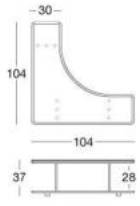

Saturn

Y 903 Giuseppe Viganò

Small table with 50 cm radius concave compartment to accommodate a pouf or other accessories. The surface at the base is in wood: glossy/matt ebony, Canaletto walnut stained glossy/matt Macadamia, glossy/matt Sycamore frisè. The top surface is the finishes: bronze or smoky mirror 5 mm with bevel. 20mm marble with 20mm bevel: Emperador Dark marble, Guatemala Green marble, Bardiglio Nuvolato marble, Shale Rosewood marble, Silver Wave marble, Agatha Black marble, Calacatta marble, Dover White marble, Red Levanto marble, Elegant Brown marble, Frappuccino marble, Corteccia marble, Panda White marble, Sahara Noir marble (polyester finish), Port Saint Laurent marble, Fusion Light marble, Patagonia marble, Explosion Blue marble, Fusion Multicolor marble, Juliet Quartz marble, Azul Macauba marble, Portoro marble (on request), Red onyx, Ivory onyx, white onyx. The top is supported by columns Ø 14 mm in metal in the finishes: Black Rose gold, bright shaded brown, bright light gold, matt Champagne gold, bright chrome, bright black chrome, matt satin bronze, bright pink gold, matt pink gold.

TECHNICAL DRAWINGS

scala 1:50