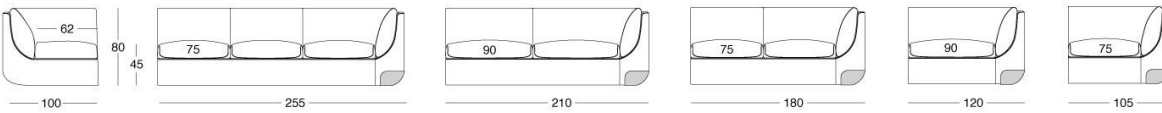

LONGHI

Bravery

W 576 Ben Wu

Wood frame with high-resistance elastic bands, covered in multi-thickness polyurethane foam. The seat cushions are in medium/firm multi-thickness polyurethane foam, with a final layer in Memory Foam, covered in 100% polyester fibre bonded with cotton blend cloth. The backrest cushions are in medium/soft multi-thickness polyurethane foam covered in sterilized goose down. A characteristic metal "shell" insert is at the base of each armrest, available in the finishes: Satin nickel, Bright shaded brown, Black Rose gold, bright light gold, matt Champagne gold, bright chrome, bright black chrome, matt satin bronze, bright pink gold, matt pink gold. As a supplement, a metal utility shelf (coordinated with the insert on the base) is available with a shaped marble or bronze or smoky mirror top. Given the special manufacturing process, the structure upholstery in leather or fabric/velvet is NOT removable, but the seat cushion upholstery can be removed easily.

TECHNICAL DRAWINGS

scala 1:50

Divani / Sofas / Диваны

Terminali Sx / End unit L.H. / Боковые секции Л

Terminali Dx / End unit R.H. / Боковые секции П

Terminali Dx / End unit R.H. / Боковые секции П

Semiangolo / Curved unit / Закругленный элемент

Angolo / Corner / Угловой элемент

Angolo aperto / Open corner / Открытый угловой элемент

Terminali Sx con elemento schienale basso / Left end unit with low back unit /
Левые боковые секции с элементом с низкой спинкой

Terminali Dx con elemento schienale basso / Right end unit with low back unit /
Правые боковые секции с элементом с низкой спинкой

Elemento schienale basso / Low back unit /
Элемент с низкой спинкой

Mensola / Shelf / Полка