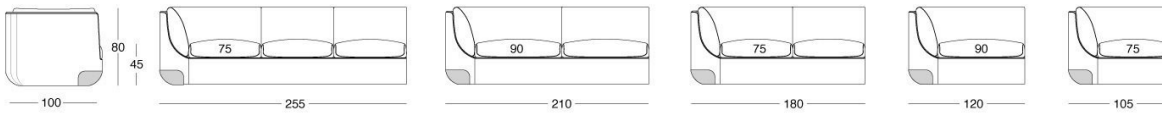

LONGHI

Bravery

W 576 Ben Wu

Wood frame with high-resistance elastic bands, covered in multi-thickness polyurethane foam. The seat cushions are in medium/firm multi-thickness polyurethane foam, with a final layer in Memory Foam, covered in 100% polyester fibre bonded with cotton blend cloth. The backrest cushions are in medium/soft multi-thickness polyurethane foam covered in sterilized goose down. A characteristic metal "shell" insert is at the base of each armrest, available in the finishes: Satin nickel, Bright shaded brown, Black Rose gold, bright light gold, matt Champagne gold, bright chrome, bright black chrome, matt satin bronze, bright pink gold, matt pink gold. As a supplement, a metal utility shelf (coordinated with the insert on the base) is available with a shaped marble or bronze or smoky mirror top. Given the special manufacturing process, the structure upholstery in leather or fabric/velvet is NOT removable, but the seat cushion upholstery can be removed easily.

TECHNICAL DRAWINGS

scala 1:50

Divani / Sofas / Диваны

Terminali Sx / End unit L.H. / Боковые секции Л

Terminali Dx / End unit R.H. / Боковые секции П

Terminali Dx / End unit R.H. / Боковые секции П

Semiangolo / Curved unit / Закругленный элемент

Angolo / Corner / Угловой элемент

Angolo aperto / Open corner / Открытый угловой элемент

Terminali Sx con elemento schienale basso / Left end unit with low back unit /
Левые боковые секции с элементом с низкой спинкой

Terminali Dx con elemento schienale basso / Right end unit with low back unit /
Правые боковые секции с элементом с низкой спинкой

Elemento schienale basso / Low back unit /
Элемент с низкой спинкой

Mensola / Shelf / Полка