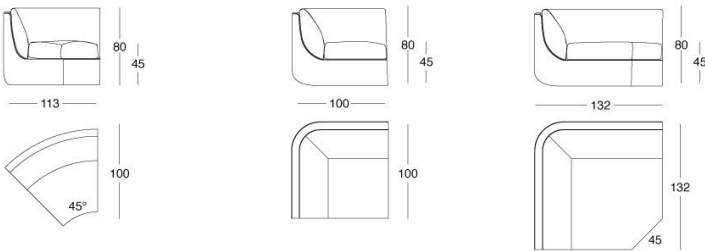

LONGHI

Bravery

W 576 Ben Wu

Wood frame with high-resistance elastic bands, covered in multi-thickness polyurethane foam. The seat cushions are in medium/firm multi-thickness polyurethane foam, with a final layer in Memory Foam, covered in 100% polyester fibre bonded with cotton blend cloth. The backrest cushions are in medium/soft multi-thickness polyurethane foam covered in sterilized goose down. A characteristic metal "shell" insert is at the base of each armrest, available in the finishes: Satin nickel, Bright shaded brown, Black Rose gold, bright light gold, matt Champagne gold, bright chrome, bright black chrome, matt satin bronze, bright pink gold, matt pink gold. As a supplement, a metal utility shelf (coordinated with the insert on the base) is available with a shaped marble or bronze or smoky mirror top. Given the special manufacturing process, the structure upholstery in leather or fabric/velvet is NOT removable, but the seat cushion upholstery can be removed easily.

TECHNICAL DRAWINGS

scala 1:50

Divani / Sofas / Диваны

Terminali Sx / End unit L.H. / Боковые секции Л

Terminali Dx / End unit R.H. / Боковые секции П

Terminali Dx / End unit R.H. / Боковые секции П

Semiangolo / Curved unit / Закругленный элемент

Angolo / Corner / Угловой элемент

Angolo aperto / Open corner / Открытый угловой элемент

Terminali Sx con elemento schienale basso / Left end unit with low back unit /
Левые боковые секции с элементом с низкой спинкой

Terminali Dx con elemento schienale basso / Right end unit with low back unit /
Правые боковые секции с элементом с низкой спинкой

Elemento schienale basso / Low back unit /
Элемент с низкой спинкой

Mensola / Shelf / Полка