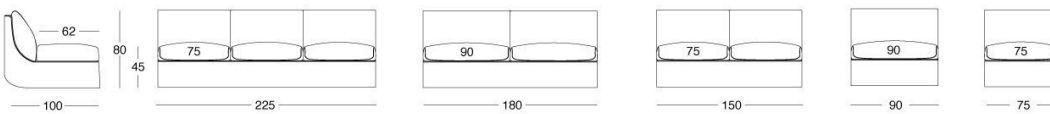

LONGHI

Bravery

W 576 Ben Wu

Wood frame with high-resistance elastic bands, covered in multi-thickness polyurethane foam. The seat cushions are in medium/firm multi-thickness polyurethane foam, with a final layer in Memory Foam, covered in 100% polyester fibre bonded with cotton blend cloth. The backrest cushions are in medium/soft multi-thickness polyurethane foam covered in sterilized goose down. A characteristic metal "shell" insert is at the base of each armrest, available in the finishes: Satin nickel, Bright shaded brown, Black Rose gold, bright light gold, matt Champagne gold, bright chrome, bright black chrome, matt satin bronze, bright pink gold, matt pink gold. As a supplement, a metal utility shelf (coordinated with the insert on the base) is available with a shaped marble or bronze or smoky mirror top. Given the special manufacturing process, the structure upholstery in leather or fabric/velvet is NOT removable, but the seat cushion upholstery can be removed easily.

TECHNICAL DRAWINGS

scala 1:50

Divani / Sofas / Диваны

Terminali Sx / End unit L.H. / Боковые секции Л

Terminali Dx / End unit R.H. / Боковые секции П

Terminali Dx / End unit R.H. / Боковые секции П

Semiangolo / Curved unit / Закругленный элемент

Angolo / Corner / Угловой элемент

Angolo aperto / Open corner / Открытый угловой элемент

Terminali Sx con elemento schienale basso / Left end unit with low back unit /
Левые боковые секции с элементом с низкой спинкой

Terminali Dx con elemento schienale basso / Right end unit with low back unit /
Правые боковые секции с элементом с низкой спинкой

Elemento schienale basso / Low back unit /
Элемент с низкой спинкой

Mensola / Shelf / Полка