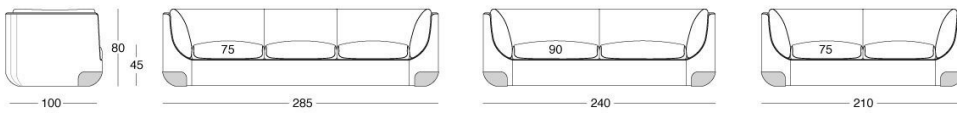

LONGHI

Bravery

W 576 Ben Wu

Wood frame with high-resistance elastic bands, covered in multi-thickness polyurethane foam. The seat cushions are in medium/firm multi-thickness polyurethane foam, with a final layer in Memory Foam, covered in 100% polyester fibre bonded with cotton blend cloth. The backrest cushions are in medium/soft multi-thickness polyurethane foam covered in sterilized goose down. A characteristic metal "shell" insert is at the base of each armrest, available in the finishes: Satin nickel, Bright shaded brown, Black Rose gold, bright light gold, matt Champagne gold, bright chrome, bright black chrome, matt satin bronze, bright pink gold, matt pink gold. As a supplement, a metal utility shelf (coordinated with the insert on the base) is available with a shaped marble or bronze or smoky mirror top. Given the special manufacturing process, the structure upholstery in leather or fabric/velvet is NOT removable, but the seat cushion upholstery can be removed easily.

TECHNICAL DRAWINGS

scala 1:50

Divani / Sofas / Диваны

Terminali Sx / End unit L.H. / Боковые секции Л

Terminali Dx / End unit R.H. / Боковые секции П

Terminali Dx / End unit R.H. / Боковые секции П

Semiangolo / Curved unit / Закругленный элемент

Angolo / Corner / Угловой элемент

Angolo aperto / Open corner / Открытый угловой элемент

Terminali Sx con elemento schienale basso / Left end unit with low back unit /
Левые боковые секции с элементом с низкой спинкой

Penisola doppia profondità / Double depth peninsula / Приставная секция двойной глубины

Penisola rotonda / Round peninsula / Круглая приставная секция