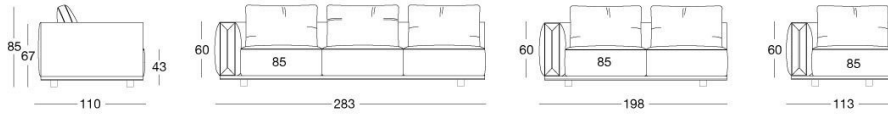

Atar Island

Small round bar table with structure upholstered in leather from the catalogue. Doors with push-pull opening. The interior houses a bottle-holder tray covered in leather from the catalogue (matched with the structure). Ground metal edges in the following finishes: bright shaded brown, Black Rose gold, bright pink gold, matt pink gold, bright light gold, matt Champagne gold, bright chrome, bright black chrome, matt satin bronze. Top finishes: bronze or smoky mirror, Portoro marble, Azul Macauba marble, Sahara Noir marble (polyester finish), Dover White marble, Panda White marble, Guatemala Green marble, Cortecchia marble, Port Saint Laurent marble, Red Levanto marble, Bardiglio Nuvolato marble, Elegant Brown marble, Shale Rosewood marble, Emperador Dark marble, Silver Wave marble, Agatha Black marble, Frappuccino marble, Calacatta marble, Fusion Light marble, Patagonia marble, Explosion Blue marble, Fusion Multicolor marble, Juliet Quartz marble, Calcite Azul marble. Or in wood in the finishes: glossy/matt ebony, glossy/matt Sycamore frisè, glossy/matt Canaletto walnut, glossy walnut burl wood.

TECHNICAL DRAWINGS

scala 1:50

Divani / Sofas / Диваны

Terminali Sx / End unit L.H. / Боковые секции Л

Terminali Dx / End unit R.H. / Боковые секции П

Centrali / Central / Центральные секции

Poltrona / Armchair / Кресло