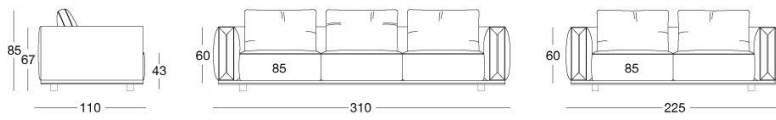

Atar

W 578 Giuseppe Viganò

This collection of sofas and modular pieces that make it possible to form captivating compositions facilitates the development of contemporary design. Some concave elements are shaped to combine bar tables, poufs or other accessories. The wood structure sets on a surface made of poplar and fir plywood, and the entire piece is covered in high density polyurethane foam. Seat cushions feature multi-density polyurethane foam interiors with a rounded outer Memory Foam layer, all encased in soft sterilized goose down. The backrest cushions are in sterilised goose down. The elegant metal detail inserted in the armrest and the metal frame around the sofa base are offered in the following finishes: Black Rose gold, bright shaded brown, bright light gold, matt Champagne gold, bright chrome, bright black chrome, matt satin bronze, bright pink gold, matt pink gold. The upholstery CANNOT be removed from the structure, but the cushion covers in leather or fabric are removable.

TECHNICAL DRAWINGS

scala 1:50

Divani / Sofas / Диваны

Terminali Sx / End unit L.H. / Боковые секции Л

Terminali Dx / End unit R.H. / Боковые секции П

Centrali / Central / Центральные секции

Poltrona / Armchair / Кресло