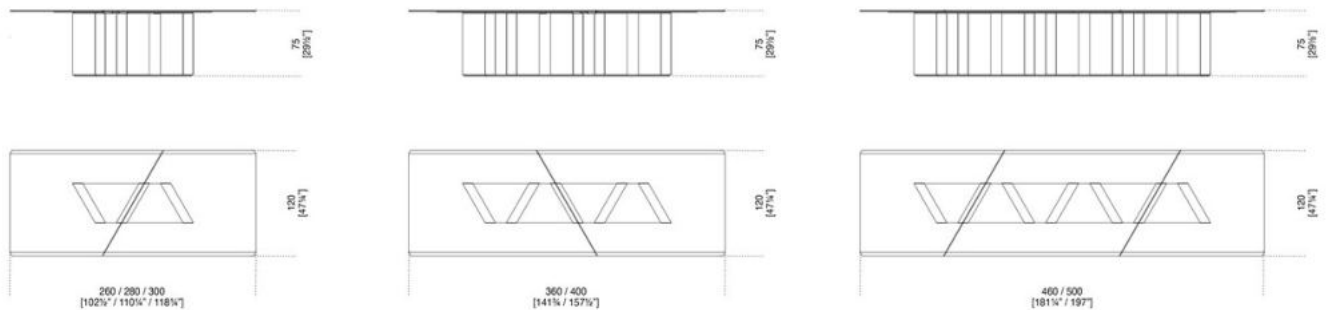

Table with 15mm modular glass top and wooden base covered by 6mm glass, decorated by hand with an exclusive finish antique bronze and lead grey. Also available version with patinated bronze painted glass. Large bevel of 4cms on the two sides. Junction detail between tops in satin brass. "Supermirror" bright stainless steel bottom plate. Available version with wooden base covered by 20mm Sahara Noir, Stardust Grey or Calacatta Vagli Oro marble.

Dimensioni / Sizes

Cm (L x P x H)

260 x 120 x 74

280 x 120 x 74

300 x 120 x 74

360 x 120 x 74

400 x 120 x 74

460 x 120 x 74

500 x 120 x 74

Metallo / Metal

*Acciaio inox
lucido
Bright stainless
steel*

*Ottone satinato
Satin brass*

Cristallo / Glass

*Bronzo Antico
Antique Bronze*

*Piombo
Lead*

Marmo / Marble