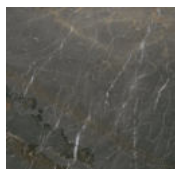

Table with 15mm modular glass top and wooden base covered by 6mm glass, decorated by hand with an exclusive finish antique bronze and lead grey. Also available version with patinated bronze painted glass. Large bevel of 4cms on the two sides. Junction detail between tops in satin brass. "Supermirror" bright stainless steel bottom plate. Available version with wooden base covered by 20mm Sahara Noir, Stardust Grey or Calacatta Vagli Oro marble.

500 x 120 x 74

Metallo / Metal

*Acciaio inox
lucido
Bright stainless
steel*

*Ottone satinato
Satin brass*

Cristallo / Glass

*Bronzo Antico
Antique Bronze*

*Piombo
Lead*

Marmo / Marble

*Calacatta Vagli
Oro
Calacatta Vagli
Oro*

*Grigio Stardust
Stardust Grey*

*Sahara Noir
Sahara Noir*