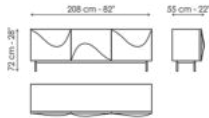

BONALDO

Vertigo

Inspired by the poster for Alfred Hitchcock's film of the same name, the Vertigo sideboard is distinguished by the soft wave that characterizes the front doors, creating a flow of movement on the surface that softens the rigorous design of the unit. The metal base consists of four seemingly slender feet that give the entire unit a sense of lightness. The Vertigo sideboard is available in three different colour combinations: white

Data sheet

Width: 208cm
Depth: 55cm
Height: 72cm

Outside frame

Wood

Lacquered wood
Mat bronze

Lacquered wood
Mat lead

Lacquered wood
Mat white

Doors