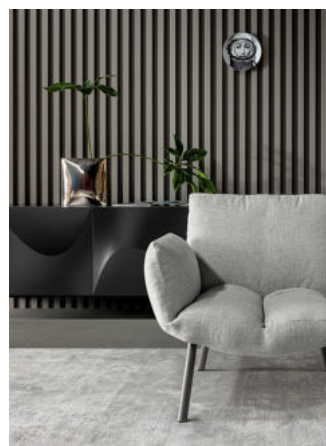

Inspired by the poster for Alfred Hitchcock's film of the same name, the Vertigo sideboard is distinguished by the soft wave that characterizes the front doors, creating a flow of movement on the surface that softens the rigorous design of the unit. The metal base consists of four seemingly slender feet that give the entire unit a sense of lightness. The Vertigo sideboard is available in three different colour combinations: white

lacquered wood outer frame, white lacquered structural polyurethane doors, white metal base or matt bronze lacquered wood outer frame, bronze lacquered structural polyurethane doors, bronze metal base or matt lead lacquered wood outer frame, lead lacquered structural polyurethane doors, lead metal base.