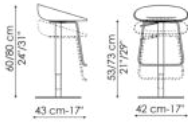

Data sheet

Tab
 Width: 42cm
 Depth: 43cm
 Height: 60-80cm

Seat

Plastic

Polypropylene Mat white
 Polypropylene Mat saffron yellow
 Polypropylene Mat anthracite grey
 Polypropylene Mat red
 Polypropylene Mat dove grey