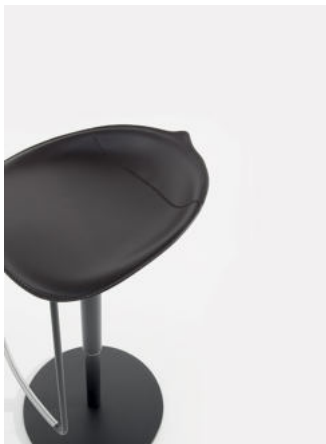

BONALDO

Tab

Designer: Dondoli and Pocci

The Tab stool, designed by Dondoli & Pocci, is a functional element that creates a trait d'union, elegant and distinctive, with the open space kitchen or with the open bar of the living room, but that is perfect also for collective spaces in the contract sphere. The rounded and soft lines of Tab bring to mind the world of nature: the seat is in fact smoothed as if it were a

pebble, so as to make the stool, together with the footrest, even more welcoming for a well-deserved moment of relaxation. Tab is available in polypropylene or in emery leather upholstery for a touch of elegance and warmth.

Data sheet

Tab
 Width: 42cm
 Depth: 43cm
 Height: 60-80cm

Seat

Plastic

Polypropylene Mat white
 Polypropylene Mat saffron yellow
 Polypropylene Mat anthracite grey
 Polypropylene Mat red
 Polypropylene Mat dove grey