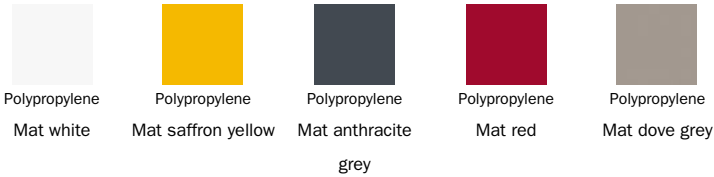

pebble, so as to make the stool, together with the footrest, even more welcoming for a well-deserved moment of relaxation. Tab is available in polypropylene or in emery leather upholstery for a touch of elegance and warmth.

Data sheet

Tab
 Width: 42cm
 Depth: 43cm
 Height: 60-80cm

Seat

Plastic

Polypropylene Mat white
 Polypropylene Mat saffron yellow
 Polypropylene Mat anthracite grey
 Polypropylene Mat red
 Polypropylene Mat dove grey

Base and footrest

Metal

Painted metal
Mat white

Painted metal
Mat saffron yellow

Painted metal
Mat anthracite
grey

Painted metal
Mat red

Painted metal
Mat dove grey

Plus Metal

Painted metal
Mat bronze

Painted metal
Mat lead

Painted metal
Mat pearl gold

Painted metal
Mat platinum

The samples above represent the complete range of materials and finishes available for this product (regardless of the top shape or size, in the case of tables). Fabrics, eco-leather, leather and emery leather shown in this website are a selection. Colors and finishes are approximate and may slightly differ from actual ones. Please visit Bonaldo dealers to see the complete sample collection and get further details about our products.