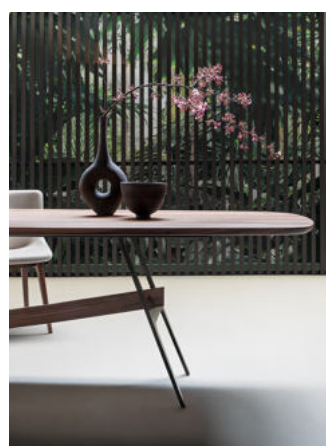

# Slot

Designer: Giuseppe Viganò

Slot embodies the extensive formal and technological research that has always underpinned Bonaldo's products. For this collection, designer Giuseppe Viganò draws inspiration from the world of geometry, from which he borrows different shapes and harmonizes them in a single design. The collection plays with minimal shapes articulated in space: the horizontal top is supported by two stands with a characteristic H shape, one vertical

and one slanted, united by a transverse element that conveys a sensation of movement. The legs and central stem are made of metal, while the top with rounded corners is available in numerous finishes, from wood to ceramic, marble and crystal, creating combinations of materials that are always different and can respond to any furnishing and style requirement.