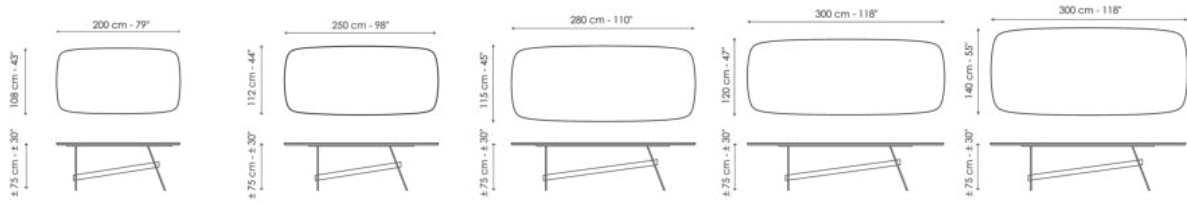

# Data sheet

Width: 200cm  
Depth: 108cm  
Height: ± 75 cm

Width: 250cm  
Depth: 112cm  
Height: ± 75 cm

Width: 280cm  
Depth: 115cm  
Height: ± 75 cm

Width: 300cm  
Depth: 120cm  
Height: ± 75 cm

Width: 300cm  
Depth: 140cm  
Height: ± 75 cm