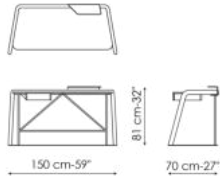

Data sheet

Width: 150cm

Depth: 70cm

Height: 81cm

Top

Wood

Veneered wood

Walnut Canaletto