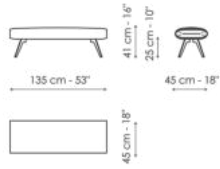

Data sheet

Width: 135cm

Depth: 45cm

Height: 41cm

Cover

Fabric

Fabric
9B02

Fabric
9B08