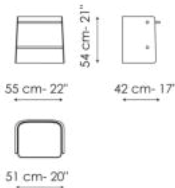

Data sheet

Width: 55cm
 Depth: 42cm
 Height: 54cm

Cover

Fabric

Fabric 9B02	Fabric 9B08	Fabric 9B17	Fabric 9B22	Fabric 9B26	Fabric 9B36	Fabric 9B39	Fabric 9B42
Fabric 9B44	Fabric 9B48	Fabric MA02	Fabric MA04	Fabric MA07	Fabric MA09	Fabric MA11	Fabric MA20
Fabric MA22	Fabric MC39	Fabric MB66	Fabric MB67	Fabric MB72	Fabric MB90	Fabric MB91	Fabric MB92
Fabric MC40	Fabric MC43	Fabric MC46	Fabric MC47	Fabric MC49	Fabric MC60	Fabric MC67	Fabric MC69
Fabric MC76	Fabric MC81	Fabric MC83	Fabric MC85	Fabric MC61	Fabric MC62	Fabric SP01	Fabric SP04
Fabric SP05	Fabric SP06	Fabric SP07	Fabric SP19	Fabric SP20	Fabric SP21	Fabric SP22	Fabric SP23