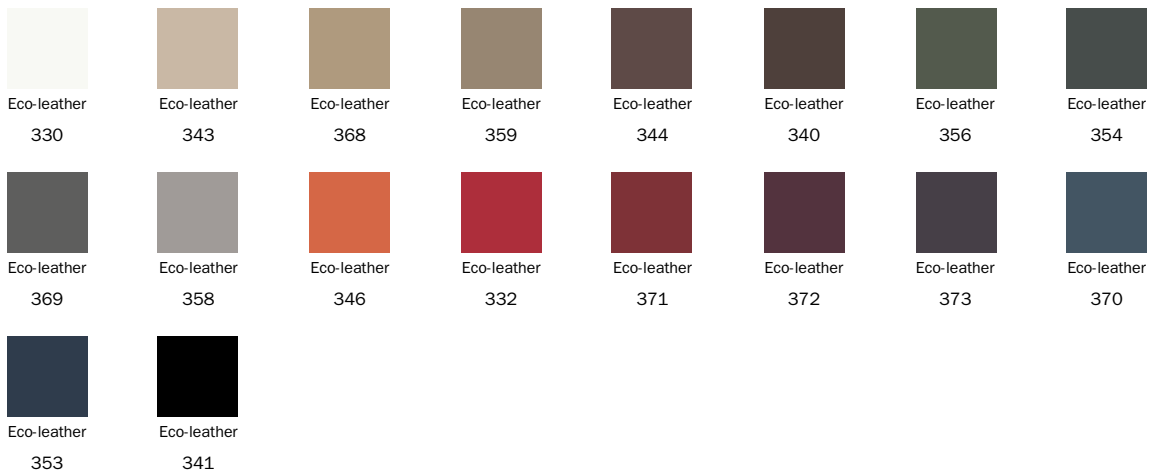

Fabric

9B08

Fabric

9B17

Fabric

9B22

Fabric

9B26

Fabric

9B36

Fabric

9B39

Fabric

9B42

Eco Leather

Legs

Metal

Painted metal
Mat white

Painted metal
Mat dove grey

Painted metal
Mat brown

Painted metal
Mat anthracite
grey

Painted metal
Mat black

Plus Metal

Painted metal
Mat bronze

The samples above represent the complete range of materials and finishes available for this product (regardless of the top shape or size, in the case of tables). Fabrics, eco-leather, leather and emery leather shown in this website are a selection. Colors and finishes are approximate and may slightly differ from actual ones. Please visit Bonaldo dealers to see the complete sample collection and get further details about our products.