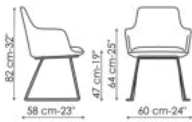

Data sheet

Itala

Width: 48cm

Depth: 57cm

Height: 82cm

Itala covered

Width: 48cm

Depth: 57cm

Height: 82cm

Itala si

Width: 51cm

Depth: 57cm

Height: 82cm

Miss Itala

Width: 60cm

Depth: 58cm

Height: 82cm

Miss Itala covered

Width: 60cm

Depth: 58cm

Height: 82cm

Miss Itala si

Width: 60cm

Depth: 58cm