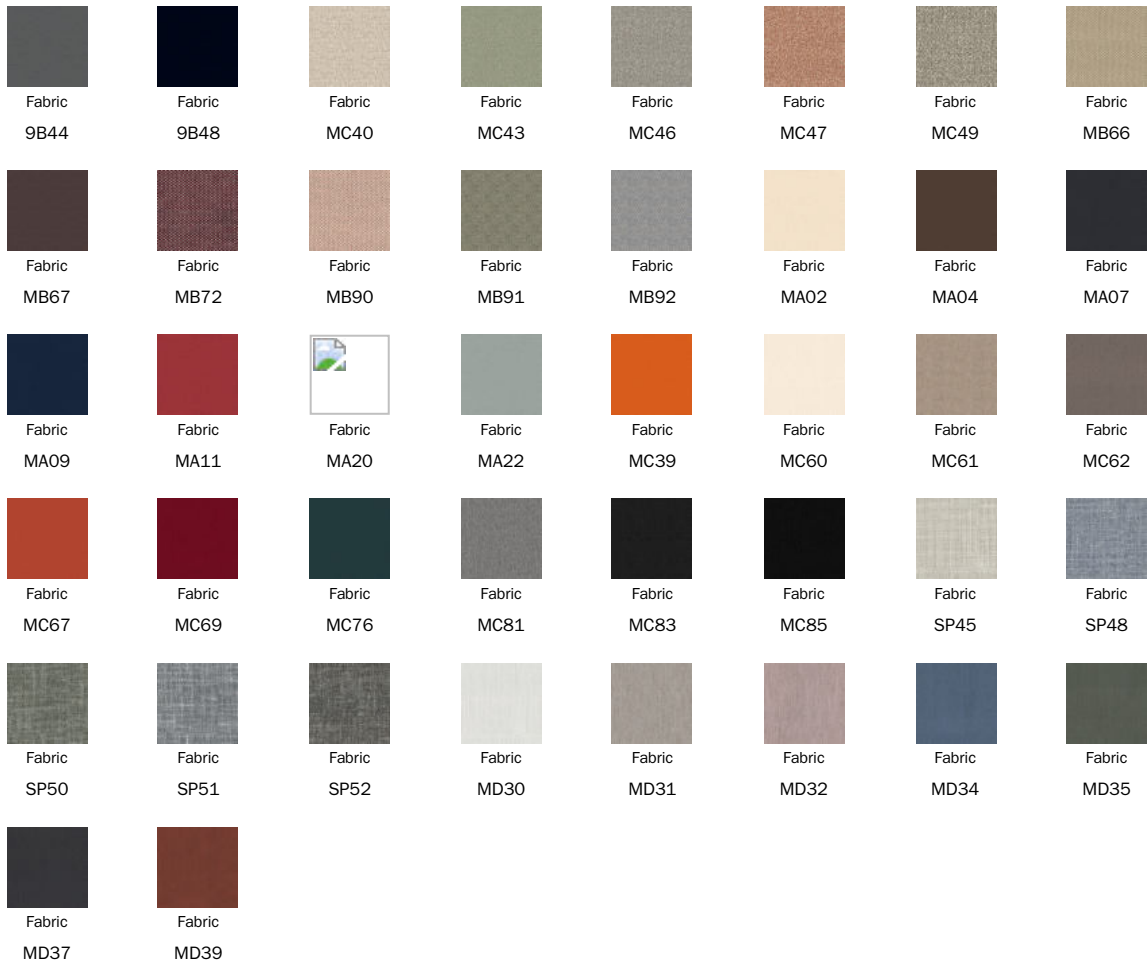

Fabric

9B08

Fabric

9B17

Fabric

9B22

Fabric

9B26

Fabric

9B36

Fabric

9B39

Fabric

9B42

Eco Leather

Legs

Metal

Painted metal
Mat white

Painted metal
Mat dove grey

Painted metal
Mat brown

Painted metal
Mat anthracite
grey

Painted metal
Mat black

Plus Metal

Painted metal
Mat bronze

The samples above represent the complete range of materials and finishes available for this product (regardless of the top shape or size, in the case of tables). Fabrics, eco-leather, leather and emery leather shown in this website are a selection. Colors and finishes are approximate and may slightly differ from actual ones. Please visit Bonaldo dealers to see the complete sample collection and get further details about our products.