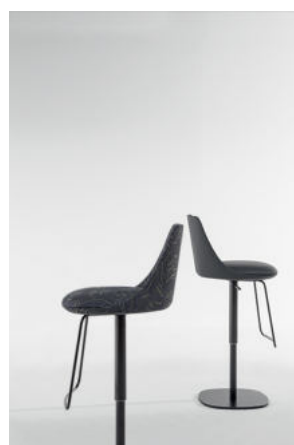

BONALDO

Itala too

Designer: Gino Carollo

Thanks to its elegant and understated design, Itala too integrates perfectly with the various spaces of the home, combining itself skilfully within contemporary and fun furnishing as well as within chic and “nostalgic” furnishing. The comfort of the stool is guaranteed by the accentuated

padding of the seat, while the backrest, which becomes slimmer as it reaches the top, defines the light and linear silhouette. The upholstery is available in fabric, leather or eco-leather; the base and the footrest are in various colours to ensure maximum customisation.