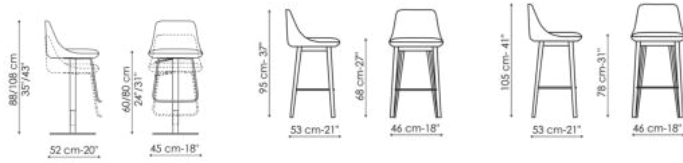

padding of the seat, while the backrest, which becomes slimmer as it reaches the top, defines the light and linear silhouette. The upholstery is available in fabric, leather or eco-leather; the base and the footrest are in various colours to ensure maximum customisation.

Data sheet

Itala too - swivel base

Width: 45cm

Depth: 52cm

Height: 88-108cm

Itala too H 68

Width: 46cm

Depth: 53cm

Height: 95cm

Itala too H 78

Width: 45cm

Depth: 53cm

Height: 105cm

Cover

Fabric

Fabric
9B02