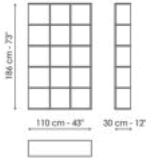

# Illusion

Designer: Spazioameno

When combining the modules, the unique three-dimensional grid produces a very dynamic compositional effect thanks to the rotated arrangement of the vertical partitions which, in addition to defining the compartments,

create a rhythmic unitary subdivision of the space with a minimalist appeal. The Illusion bookcase is wall-mounted, marking out the space.

# Data sheet

Width: 110cm

Depth: 30cm

Height: 186cm

---