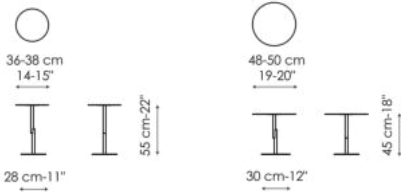

# Innesti

Designer: Paolo Grasselli

An impeccable geometric linearity interrupted only by the coming together of two elements which combine to form a sole body, much like the branches of a tree. The word "Innesti" means "grafts" – another reference

# Data sheet

Innessi high

Width: 36-38cm

Depth: 36-38cm

Height: 55cm

Innessi low

Width: 48-50cm

Depth: 48-50cm

Height: 45cm