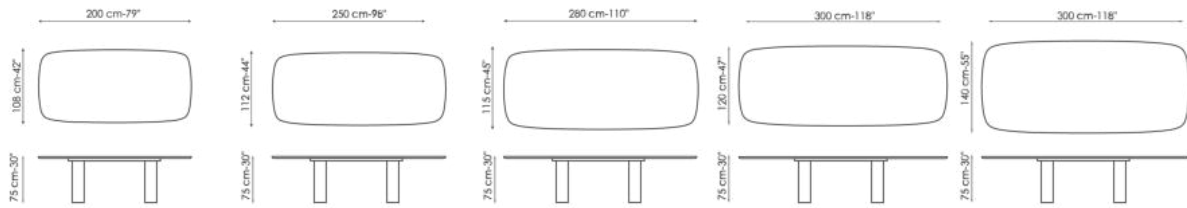

BONALDO

Geometric Table

Designer: Alain Gilles

Summing up significant stylistic and material research, Geometric Table is a transforming shape-shifting table that plays on perspective: with a hypnotic visual effect, it looks different depending on the point of view, for a living area with a surprising personality. The concept is based on chameleon-like silhouettes, starting with the base: its four legs with drop-

shaped feet appear either thick or sharp and thin, playing together to offer a different perception of their visual weight as you walk around the table, with an impressive scenic yet slender and graceful presence, given by its rounded shapes. The table is also available in a special clay hand finished spatula effect terracotta which gives the entire frame a sculptural look.

Data sheet

Width: 200cm
Depth: 108cm
Height: 75cm

Width: 250cm
Depth: 112cm
Height: 75cm

Width: 280cm
Depth: 115cm
Height: 75cm

Width: 300cm
Depth: 120cm
Height: 75cm

Width: 300cm
Depth: 140cm
Height: 75cm

Width: 120cm
Depth: 120cm
Height: 75cm

Width: 140cm
Depth: 140cm
Height: 75cm

Width: 160cm
Depth: 160cm
Height: 75cm

Width: 180cm
Depth: 180cm
Height: 75cm

Barrel-shaped top

Wood

Solid wood

Coal polished oak