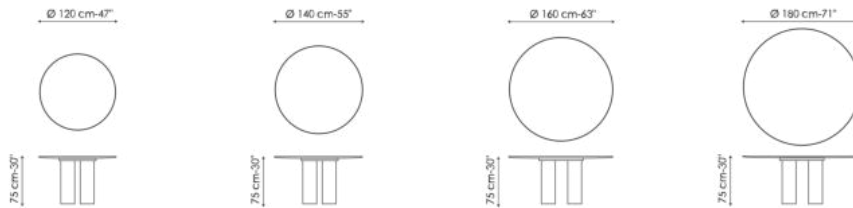

Data sheet

Width: 200cm
Depth: 108cm
Height: 75cm

Width: 250cm
Depth: 112cm
Height: 75cm

Width: 280cm
Depth: 115cm
Height: 75cm

Width: 300cm
Depth: 120cm
Height: 75cm

Width: 300cm
Depth: 140cm
Height: 75cm

Width: 120cm
Depth: 120cm
Height: 75cm

Width: 140cm
Depth: 140cm
Height: 75cm

Width: 160cm
Depth: 160cm
Height: 75cm

Width: 180cm
Depth: 180cm
Height: 75cm

Barrel-shaped top

Wood

Solid wood

Coal polished oak