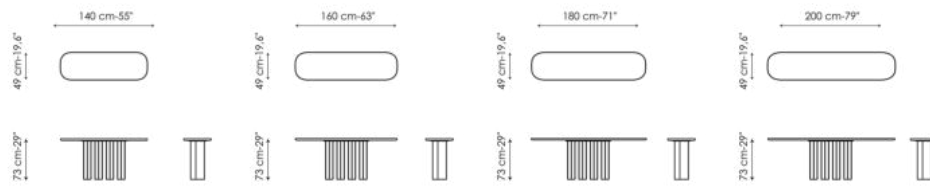

BONALDO

Geometric Console

Designer: Alain Gilles

The base features four teardrop-shaped legs, both chunky and sleek and tapered all at once. As such, your perception of the weight of the piece changes as you move around it.

Data sheet

Width: 140cm
Depth: 49cm
Height: 73cm

Width: 160cm
Depth: 49cm
Height: 73cm

Width: 180cm
Depth: 49cm
Height: 73cm

Width: 200cm
Depth: 49cm
Height: 73cm

Top

Ceramic

Mat ceramic
Ardesia grey