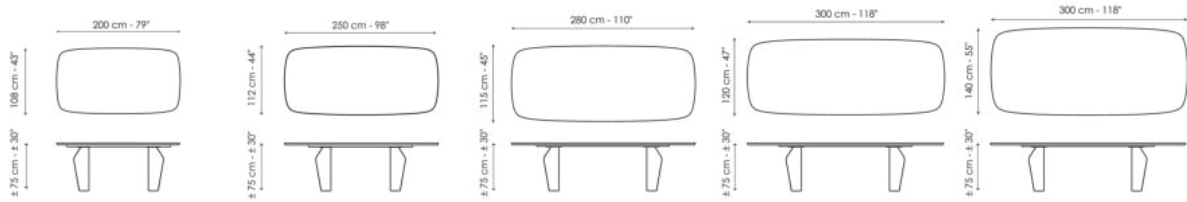

BONALDO

Flame

Designer: Gino Carollo

Flame's main features are its harmonious shapes and light, sinuous volumes. The top, which is visibly suspended, is fully usable thanks to the position of the double base designed to optimize the overall space. Form and function are perfectly expressed in this table: the extensive

Data sheet

Width: 200cm

Depth: 108cm

Height: ± 75cm

Width: 250cm

Depth: 112cm

Height: ± 75cm

Width: 280cm

Depth: 115cm

Height: ± 75cm

Width: 300cm

Depth: 120cm

Height: ± 75cm

Width: 300cm

Depth: 140cm

Height: ± 75cm