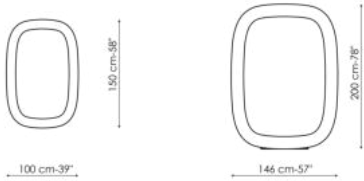

BONALDO

Edgeless

Designer: Ryosuke Fukusada

Large dimensions and no edges give this mirror a soft shape, suitable for large spaces or for visually expanding smaller environments. The characteristic of this mirror is the ceramic frame, available in different finishes, on which the mirror is laid, thus being slightly in relief. The

Edgeless mirror is available in two different sizes, perfect for hanging on the wall or resting on the floor, meeting in this way different stylistic and functional needs.

Data sheet

Edgeless small

Width: 100cm

Depth: -cm

Height: 150cm

Edgeless large

Width: 146cm

Depth: -cm

Height: 200cm

Frame

Ceramic