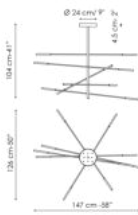

BONALDO

Crossroad

Crossroad is a sculptural design, designed by Oriano Favaretto, marked by an end feature that leaves a strongly dynamic mark in a setting. Its basic element is a matt lead-colour painted metal cylinder which, at both ends, encloses the light source inside a sophisticated amber-coloured glass element. The play of light and the criss-crossing of the arms in a multitude of directions makes Crossroad a lamp capable of distinguishing settings,

Data sheet

Suspension
Width: 147cm
Depth: 126cm
Height: 104cm

Suspension
Width: 147cm
Depth: 126cm
Height: 124-134-164cm

Floor lamp
Width: 75cm
Depth: 88cm
Height: 210cm

Lampshade

Transparent Glass

Glass
Gradient amber