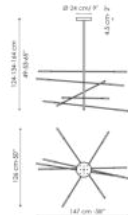

BONALDO

Crossroad

Crossroad is a sculptural design, designed by Oriano Favaretto, marked by an end feature that leaves a strongly dynamic mark in a setting. Its basic element is a matt lead-colour painted metal cylinder which, at both ends, encloses the light source inside a sophisticated amber-coloured glass element. The play of light and the criss-crossing of the arms in a multitude of directions makes Crossroad a lamp capable of distinguishing settings,

Data sheet

Suspension
Width: 147cm
Depth: 126cm
Height: 104cm

Suspension
Width: 147cm
Depth: 126cm
Height: 124-134-164cm

Floor lamp
Width: 75cm
Depth: 88cm
Height: 210cm

Lampshade

Transparent Glass

Glass
Gradient amber