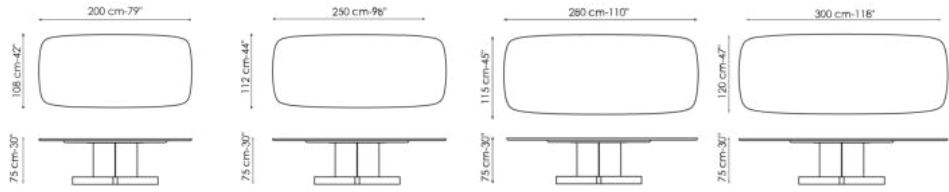

BONALDO

Cross Table, Cross Table Glass

Designer: Alain Gilles

The top of Cross Table rests only on a thin structure, but it is the wooden base in the shape of a cross that gives the table its solidity and structural force. The design of the table offers a collective vision where the role of each element emerges in relation to the others in an appealing contrast between straight lines and soft curves, between masculinity and femininity. The three different and distinct elements that compose it offer the possibility of creating various combinations of finishes and colours, from

Data sheet

Width: 200cm
Depth: 108cm
Height: 75cm

Width: 250cm
Depth: 112cm
Height: 75cm

Width: 280cm
Depth: 115cm
Height: 75cm

Width: 300cm
Depth: 120cm
Height: 75cm

Top - Cross Table

Wood

Veneered wood