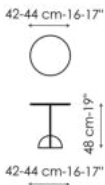

Data sheet

Combination low
Width: 42-44cm
Depth: 42cm
Height: 40cm

Combination high
Width: 42-44cm
Depth: 42cm
Height: 48cm

Top

Metal

Painted metal
Mat white

Painted metal
Mat anthracite
grey

Painted metal
Mat black