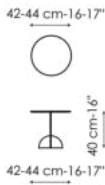

Data sheet

Combination low
Width: 42-44cm
Depth: 42cm
Height: 40cm

Combination high
Width: 42-44cm
Depth: 42cm
Height: 48cm

Top

Metal

Painted metal
Mat white

Painted metal
Mat anthracite
grey

Painted metal
Mat black