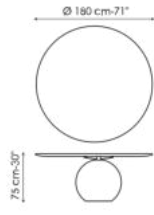

# Data sheet

Width: 140cm  
 Depth: 140cm  
 Height: 75cm

Width: 160cm  
 Depth: 160cm  
 Height: 75cm

Width: 180cm  
 Depth: 180cm  
 Height: 75cm