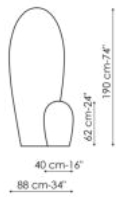

BONALDO

Cactus

Designer: Giuseppe Viganò

An object that does not need any explanation to understand the origin of its name: with its original design, the Cactus mirror brings a touch of irony to the environments in which it is placed. Cactus is composed of two overlapping elements: a larger silhouette that characterises the mirror itself

and a smaller insert in four different finishes of ceramic or composed of forest green lichen, for an even stronger reference to the true essence of the green cactus.

Data sheet

Width: 88cm

Depth: -cm

Height: 190cm