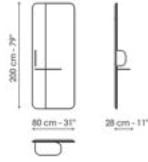

Data sheet

Blabla

Width: 120cm

Depth: 28cm

Height: 200cm

Blabla mirror

Width: 80cm

Depth: 28cm

Height: 200cm

Frame

Wood

Veneered wood
Walnut Canaletto

Veneered wood
Coal oak

Shelves

Metal

Painted metal
Mat white