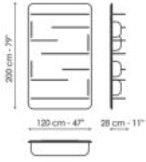

BONALDO

Blabla, Blabla mirror

Designer: Marconato and Zappa

The Blabla collection consists of two different functional units, a bookcase panel and a mirror panel, which when paired together create a system of elements that can be individually positioned or combined in an elegant composition. The distinguishing feature of the Blabla bookcase and mirror is the rounded profile of the shelves and side support panel, as well as the

interruption and discontinuity of the shelves. The Blabla collection consists of a thick Canaletto walnut panel, contrasting with slender metal shelves; the bookcase is wall-hung or floor-standing and comes with shelves of various lengths.

Data sheet

Blabla

Width: 120cm

Depth: 28cm

Height: 200cm

Blabla mirror

Width: 80cm

Depth: 28cm

Height: 200cm

Frame

Wood

Veneered wood
Walnut Canaletto

Veneered wood
Coal oak

Shelves

Metal

Painted metal
Mat white