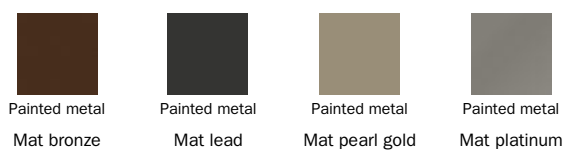

Base - Belt

Metal

Plus Metal