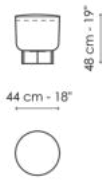

Data sheet

Belt

Width: 44cm

Depth: 44cm

Height: 48cm

Cross

Width: 44cm

Depth: 44cm

Height: 48cm

Cover

Leather

Leather Ponza

A01

Leather Ponza

A02

Leather Ponza