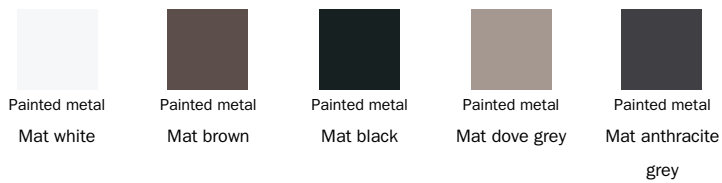

Base - Belt

Metal