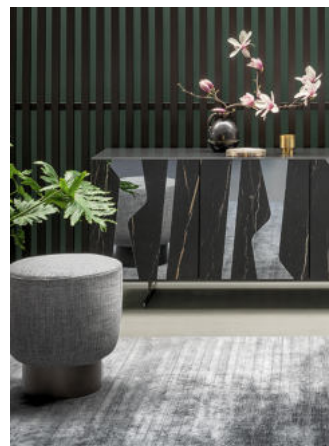

BONALDO

Belt & Cross

Designer: Alain Gilles

The padded top section is the same in both Belt and Cross, with no straight lines but only curved surfaces that gently complement each other, gracefully floating on their base. They are distinguished by their bases, which give each of them a distinct personality: the Belt pouf's round metal base plays with the concept of stability, while Cross' cross-shaped wooden

base is the detail that makes this accessory immediately recognisable. While their similarities make them ideal for pairing together, like two members of the same family with opposing personalities that complement each other, it is their differences and the variety of possible combinations that create a dynamic, lively and constantly changing environment.