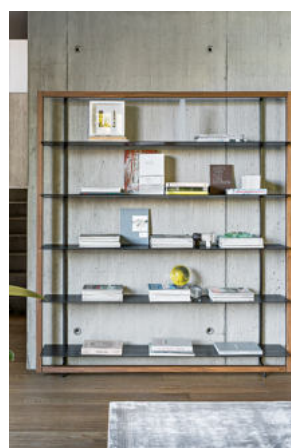

BONALDO

Alix

Designer: Maurizio and Silvia Varsi

With its wooden frame protruding from the wall-mounted metal structure, Alix furnishes the wall by breaking its monotony. The careful choice of materials is at the core of this project, consisting of simple and linear

shapes: the concept is strengthened by the use of aluminium, a cold and tenacious material that makes the structure optically light, combined with the warmth of the wood, protagonist of Alix's design.

Height: 214cm

Perimeter frame

Wood

Veneered wood
Walnut Canaletto

Veneered wood
Coal ash

Frame and shelves

Plus Metal

Painted metal
Mat bronze

Painted metal
Mat lead

Painted metal
Mat pearl gold

Painted metal
Mat platinum

Metal

Painted metal
Mat anthracite
grey

The samples above represent the complete range of materials and finishes available for this product (regardless of the top shape or size, in the case of tables). Fabrics, eco-leather, leather and emery leather shown in this website are a selection. Colors and finishes are approximate and may slightly differ from actual ones. Please visit Bonaldo dealers to see the complete sample collection and [get further details](#) about our products.