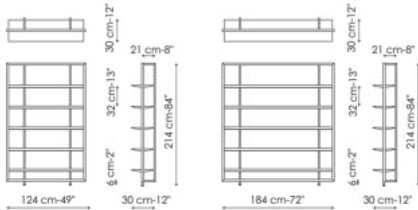

Data sheet

Alix 124

Width: 124cm

Depth: 30cm

Height: 214cm

Alix 184

Width: 184cm

Depth: 30cm

Height: 214cm

Perimeter frame

Wood

Veneered wood
Walnut Canaletto

Veneered wood
Coal ash

Frame and shelves

Plus Metal

Painted metal
Mat bronze