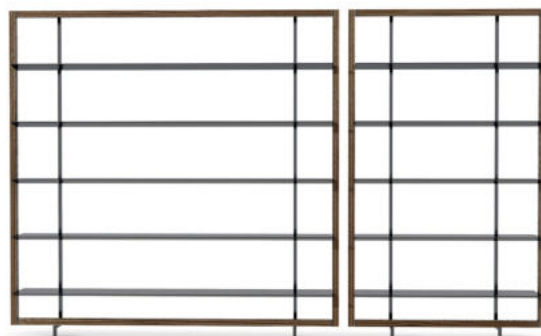

BONALDO

Alix

Designer: Maurizio and Silvia Varsi

With its wooden frame protruding from the wall-mounted metal structure, Alix furnishes the wall by breaking its monotony. The careful choice of materials is at the core of this project, consisting of simple and linear

shapes: the concept is strengthened by the use of aluminium, a cold and tenacious material that makes the structure optically light, combined with the warmth of the wood, protagonist of Alix's design.

Data sheet

Alix 124

Width: 124cm

Depth: 30cm

Height: 214cm

Alix 184

Width: 184cm

Depth: 30cm

Height: 214cm

Perimeter frame

Wood

Veneered wood
Walnut Canaletto

Veneered wood
Coal ash

Frame and shelves

Plus Metal

Painted metal
Mat bronze