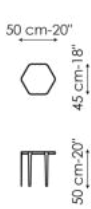

# Panorama coffee table

The Panorama collection of coffee tables and padded products is based on a specific item which can be considered to be the real unit of measurement of the system: the hexagonal shape that combines with other elements to achieve the most diverse configurations. "I hope that Panorama will create connections: it was designed specifically to create collective spaces,"

# Data sheet

Panorama coffee table 50  
 Width: 50cm  
 Depth: 45cm  
 Height: 50cm

Panorama coffee table 70  
 Width: 70cm  
 Depth: 62cm  
 Height: 40cm

Panorama coffee table 85  
 Width: 85cm  
 Depth: 75cm  
 Height: 30cm