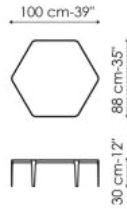

# Data sheet

Panorama coffee table 50  
 Width: 50cm  
 Depth: 45cm  
 Height: 50cm

Panorama coffee table 70  
 Width: 70cm  
 Depth: 62cm  
 Height: 40cm

Panorama coffee table 85  
 Width: 85cm  
 Depth: 75cm  
 Height: 30cm

Panorama coffee table 100  
 Width: 100cm  
 Depth: 88cm  
 Height: 30cm