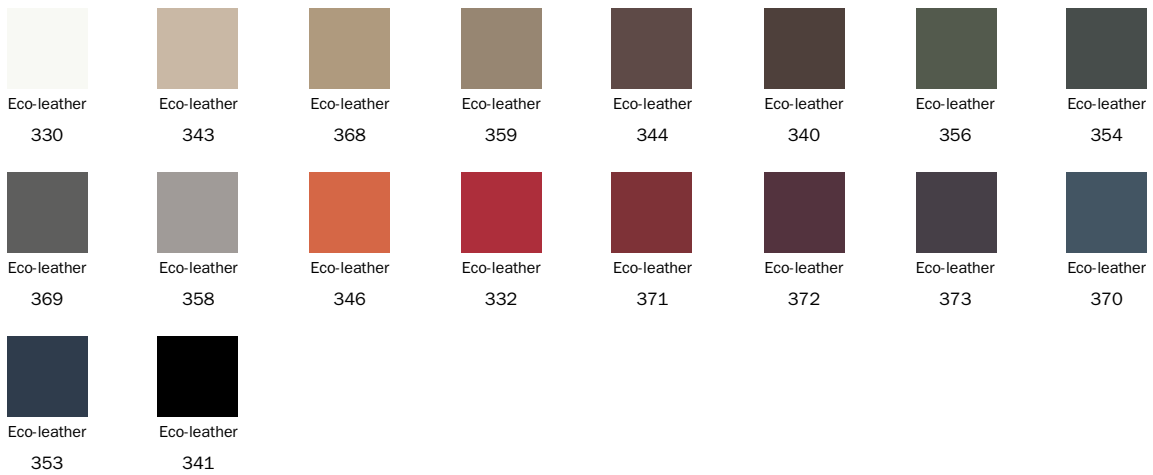

Leather Capri
L09

Leather Capri
L26

Leather Capri
L30

Leather Capri
L34

Leather Capri
L43

Leather Capri
L44

Leather Capri
L51

Leather Capri
L06

Fabric

Fabric
9B02

Fabric
9B08

Fabric
9B17

Fabric
9B22

Fabric
9B26

Fabric
9B36

Fabric
9B39

Fabric
9B42

Eco Leather

Legs

Metal

Painted metal
Mat white

Painted metal
Mat dove grey

Painted metal
Mat brown

Painted metal
Mat anthracite
grey

Metal finish
Black nickel

Metal finish
Mat copper

Metal finish
Mat brass

The samples above represent the complete range of materials and finishes available for this product (regardless of the top shape or size, in the case of tables). Fabrics, eco-leather, leather and emery leather shown in this website are a selection. Colors and finishes are approximate and may slightly differ from actual ones. Please visit Bonaldo dealers to see the complete sample collection and get further details about our products.