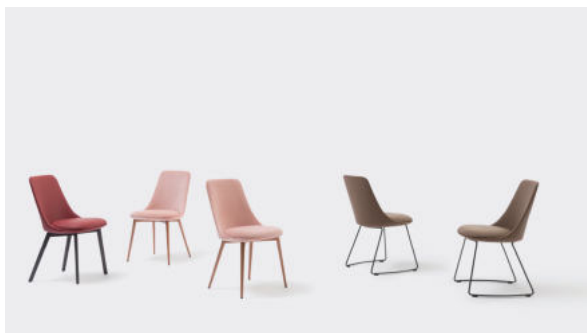

BONALDO

Itala, Itala si, Miss Itala, Miss Itala si

Itala is a chair with an elegant design, with padding accentuated in the seat and a backrest that tapers slightly at the top, making the image of the product lighter, giving it impetus. The upholstery is available in fabric, leather or eco-leather; for the lower part of the chair, it is completely upholstered or there are four legs in metal (Itala), or a sled-shaped base in metal (Itala si). Also a version with armrests is available (Miss Itala), The

simplicity of the sign and the chair's structural cleanliness are accompanied by a wide range of personalisation possibilities, allowing one to play with the materials, looking for different combinations and always ensuring a high aesthetic yield. This elegant dining chair perfectly integrates with classic or modern spaces.

Width: 60cm
Depth: 58cm
Height: 82cm

Miss Itala covered

Width: 60cm
Depth: 58cm
Height: 82cm

Miss Itala si

Width: 60cm
Depth: 58cm
Height: 82cm

Cover

Leather

Leather Capri
L08