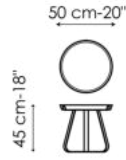

Data sheet

Frinfri high
Width: 40cm
Depth: 40cm
Height: 50cm

Frinfri medium
Width: 50cm
Depth: 50cm
Height: 45cm

Frinfri low
Width: 80cm
Depth: 80cm
Height: 34cm

Frinfri wood high
Width: 40cm
Depth: 40cm
Height: 50cm

Frinfri wood medium
Width: 50cm
Depth: 50cm
Height: 45cm

Top - Frinfri

Ceramic

Silk finish ceramic
Calacatta macchia
vecchia

Glossy ceramic
Calacatta

Glossy ceramic
Gold Onice

Mat ceramic
Ardesia grey

Mat ceramic
Laurent