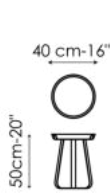

Data sheet

Frinfri high
Width: 40cm
Depth: 40cm
Height: 50cm

Frinfri medium
Width: 50cm
Depth: 50cm
Height: 45cm

Frinfri low
Width: 80cm
Depth: 80cm
Height: 34cm

Frinfri wood high
Width: 40cm
Depth: 40cm
Height: 50cm