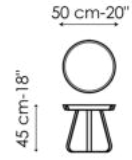

Data sheet

Frinfri high
Width: 40cm
Depth: 40cm
Height: 50cm

Frinfri medium
Width: 50cm
Depth: 50cm
Height: 45cm

Frinfri low
Width: 80cm
Depth: 80cm
Height: 34cm

Frinfri wood high
Width: 40cm
Depth: 40cm
Height: 50cm

Frinfri wood medium
Width: 50cm
Depth: 50cm
Height: 45cm

Top - Frinfri

Ceramic

Silk finish ceramic
Calacatta macchia
vecchia

Glossy ceramic
Calacatta

Glossy ceramic
Gold Onice

Mat ceramic
Ardesia grey

Mat ceramic
Laurent