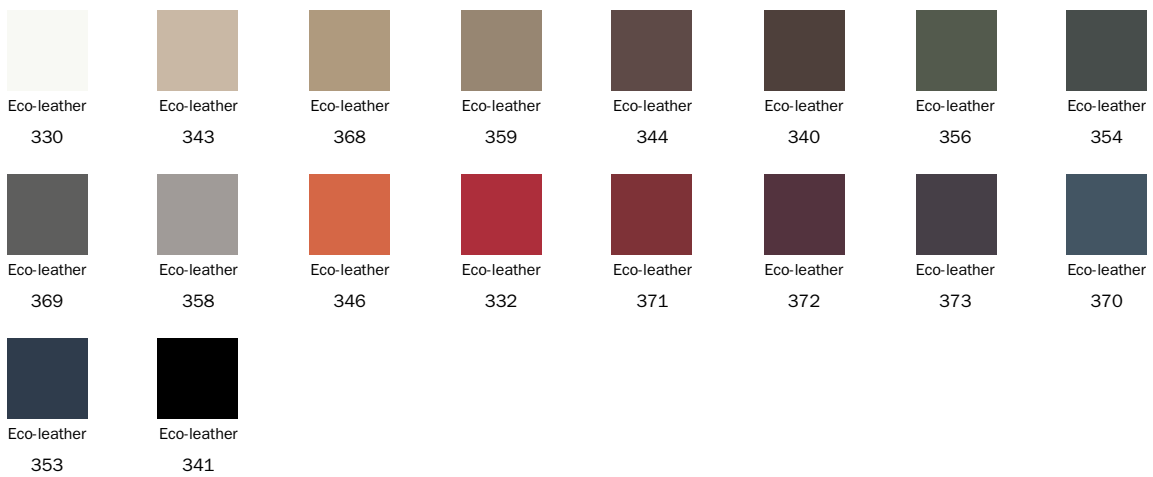

Fabric

9B08

Fabric

9B17

Fabric

9B22

Fabric

9B26

Fabric

9B36

Fabric

9B39

Fabric

9B42

Eco Leather

Legs

Metal

Painted metal
Mat white

Painted metal
Mat dove grey

Painted metal
Mat anthracite
grey

Painted metal
Mat black

Painted metal
Mat brown

Plus Metal

Painted metal
Mat bronze