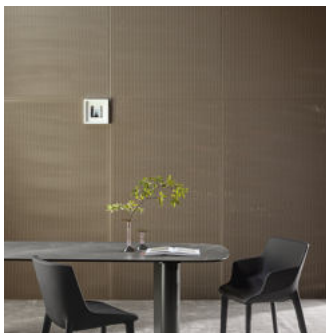

BONALDO

Artika, Artika si, Artika Wood, Miss Artika, Miss Artika Wood, Miss Artika si

Designer: Gino Carollo

The distinguishing feature of the Artika chair, which is clearly evident from the front, is its backrest that constitutes a single whole with the seat and opens out at the top, giving the observer the idea of expansion and breadth. Artika is modelled with dynamic and comfortable lines, rigorous and solid shapes, according to harmonious proportions and structural solutions of strong impact. The seat is covered in leather, eco-leather or fabric, materials chosen to last a long time and to ensure maximum versatility of use and numerous possibilities of colour combinations. The

lower part, in metal, is made with the classic four legs or with an original sled-shaped base (Artika si); for both solutions it is possible to choose from the many colours of painted metal or refined finishes. It is alternatively possible to opt for the variant with wooden legs (Artika Wood) or completely covered. Versions with armrests (Miss Artika, Miss Artika si, Miss Artika Wood) and the stool (Artika too, Artika wood too) are available as well.