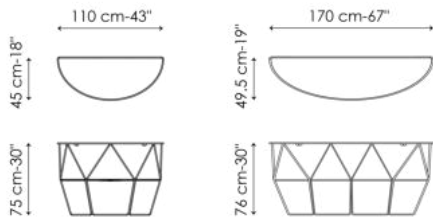

Data sheet

Arbor console 110

Width: 110cm

Depth: 45cm

Height: 75cm

Arbor console 170

Width: 170cm

Depth: 49,5cm

Height: 76cm

Top

Ceramic

Silk finish ceramic
Calacatta macchia
vecchia

Glossy ceramic
Calacatta

Glossy ceramic
Gold Onice

Mat ceramic
Ardesia grey

Mat ceramic
Laurent