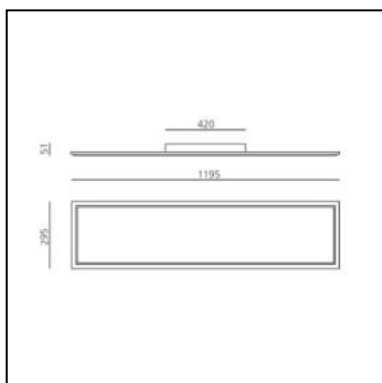

Uglare 19 - 300x1200 - 3000K

Studio Artemide

IP40 

LUMINAIRE

Power Supply: **220/240Vac 50/60Hz electronic ballast included.**

- Watt: **35W**
- Delivered lumens output: **3117lm**
- CCT: **3000K**
- Efficiency: **80%**
- Efficacy: **89.06lm/W**
- CRI: **80**

DESCRIPTION

Uglare is a 300x1200 recessed ceiling light, suited to illuminate working areas with video-terminals. Its strong steel and aluminium mechanical construction and high performance (over 100lm/W for the 4000K version), as well as the possibility to adjust the luminous flow, make this appliance ideal to illuminate work areas that require minimum incidence in terms of actual and perceived volumes of lighting systems.

PRODUCT CODE: M031500

FEATURES

- Article Code: **M031500**
- Colour: **White**
- Installation: **RecessedCeiling**
- Series: **Architectural Indoor**
- design by: **Studio Artemide**

DIMENSIONS

- Length: **cm 119**
- Width: **cm 5.1**
- Height: **cm 29.5**
- Weight: **kg 3.9**
- Glow Wire Test: **650°**

SOURCES INCLUDED

- Category: **Led**
- Number: **1**
- Watt: **35W**
- Color temperature (K): **3000K**
- Color Tolerance: **MacAdam 2SDCM**
- Service Life: **L70 (6K) 50000h**