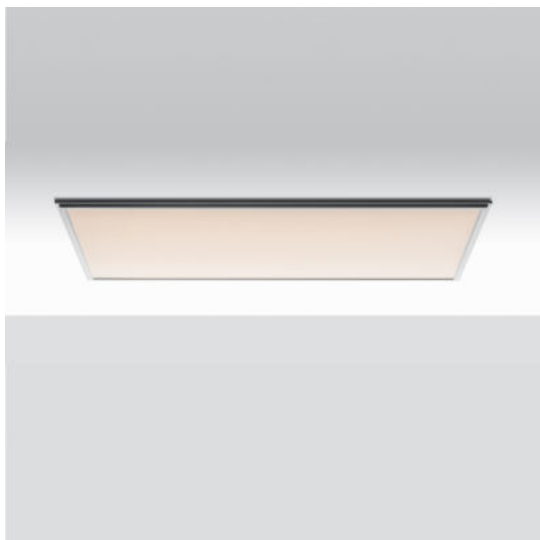

Uglare 19 - 300x1200 - 3000K

Studio Artemide

IP40 

LUMINAIRE

Power Supply: **220/240Vac 50/60Hz electronic ballast included.**

- Watt: **35W**
- Delivered lumens output: **3117lm**
- CCT: **3000K**
- Efficiency: **80%**
- Efficacy: **89.06lm/W**
- CRI: **80**

DESCRIPTION

Uglare is a 300x1200 recessed ceiling light, suited to illuminate working areas with video-terminals. Its strong steel and aluminium mechanical construction and high performance (over 100lm/W for the 4000K version), as well as the possibility to adjust the luminous flow, make this appliance ideal to illuminate work areas that require minimum incidence in terms of actual and perceived volumes of lighting systems.

PRODUCT CODE: M031500

FEATURES

- Article Code: **M031500**
- Colour: **White**
- Installation: **RecessedCeiling**
- Series: **Architectural Indoor**
- design by: **Studio Artemide**

DIMENSIONS

- Length: **cm 119**
- Width: **cm 5.1**
- Height: **cm 29.5**
- Weight: **kg 3.9**
- Glow Wire Test: **650°**