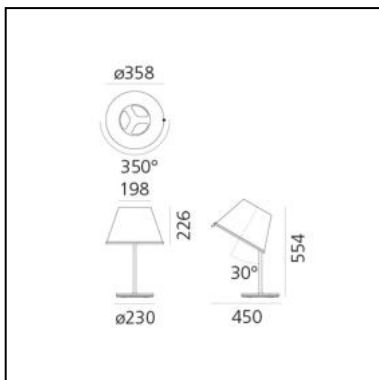

## LUMINAIRE

- Watt: **13W**
- Voltage: **220V-240V**
- Delivered lumens output: **1291lm**
- Efficiency: **85%**
- Efficacy: **99.33lm/W**
- CRI: **80**

## Notes

The diffuser tilts 30° and rotates 350° on its axis.

## DESCRIPTION

Base in zamac, grey painted metal structure, adjustable diffuser in transparent polycarbonate, joined with parchment paper.

**PRODUCT CODE: 1128020A**

## DIMENSIONS

- Height: **cm 55.4**
- Diameter: **cm 35.8**
- Base Diameter: **cm 23**
- Max Extension Length: **cm 45**
- Inclination: **cm 30**
- Rotation: **350°**
- Impact Resistance: **N/D**
- Glow Wire Test: **750°**