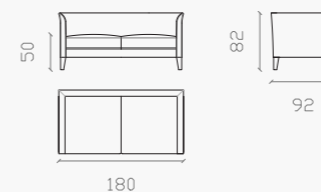

Long Cay

LONG CAY

Villevenete stitching
cucitura Villevenete

material

Main structure in solid wood; stainless steel hairspring under seat with water drainage system. Polyurethane filling, first extra cover in water-proof protective fabric. Sitting cushions in polyurethane foam with first cover in water resistant fabric. Wooden feet. Fully removable cover.

OLC180A
L 180 x P 92 x H 82

Backrest to be completed with at least 4 cushions with smooth frill
Schienale da completare con almeno 4 cuscini con bordo

OLC220A
L 220 x P 92 x H 82

Backrest to be completed with at least 5 cushions with smooth frill
Schienale da completare con almeno 5 cuscini con bordo

OLC260A
L 260 x P 92 x H 82

Backrest to be completed with at least 6 cushions with smooth frill
Schienale da completare con almeno 6 cuscini con bordo

Decorative cushions not included in the price
Cuscini volanti esclusi dal prezzo