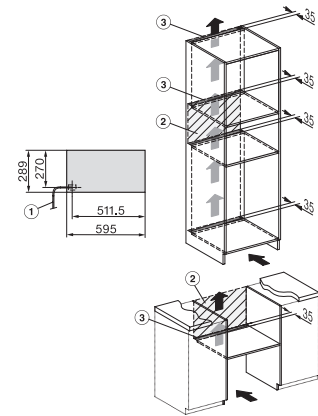

Accessories supplied	
Anti-slip mat	1
Rack for increased capacity	1

ESW 7020

29 cm high handleless Gourmet warming drawer
for preheating crockery, keeping food warm and low temperature cooking.

ESW7x20, DGC7x4xHCPro, DGC7x4xHCXPro installation drawings

ESW7x20, DG7xxx, DGM7xxx installation drawings

ESW7x20, DGM7x4x installation drawings

1) Front view, 2) Mains connection cable, L=2.000 mm, 3) Ventilation cut min. 180 cm², 4) No connection in this area

ESW7x20, DGC7x6xHCPro, DGC7x6xHCXPro installation drawings

ESW7020, ESW7120 - installation drawing - GB, AU

ESW7020, ESW7120 - installation drawing - Installation - GB, AU

1) Front view, 2) Mains connection cable, L=2,000 mm, 3) ventilation cut-out min. 180 cm², 4) no connection in this area