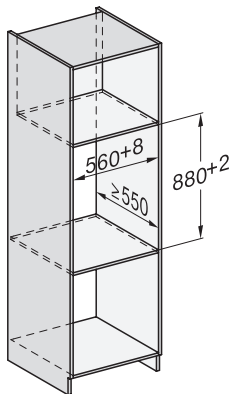

Accessories supplied	
Anti-slip mat	1
Rack for increased capacity	1

ESW 7020

29 cm high handleless Gourmet warming drawer
for preheating crockery, keeping food warm and low temperature cooking.

ESW7x20, DGC7x4xHCPro, DGC7x4xHCXPro installation drawings

ESW7x20, DG7xxx, DGM7xxx installation drawings

ESW7x20, DGM7x4x installation drawings

1) Front view, 2) Mains connection cable, L=2.000 mm, 3) Ventilation cut min. 180 cm², 4) No connection in this area

ESW7x20, DGC7x6xHCPro, DGC7x6xHCXPro installation drawings

ESW7020, ESW7120 - installation drawing - GB, AU

ESW7020, ESW7120 - installation drawing - Installation - GB, AU

1) Front view, 2) Mains connection cable, L=2,000 mm, 3) ventilation cut-out min. 180 cm², 4) no connection in this area