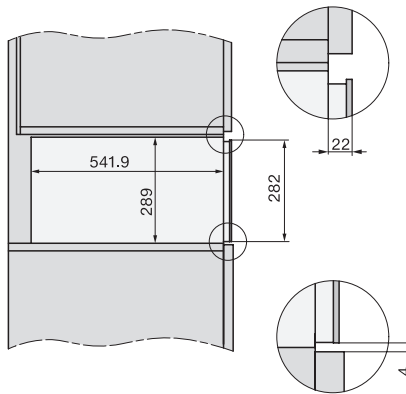

Accessories supplied	
Anti-slip mat	1
Rack for increased capacity	1

ESW 7020

29 cm high handleless Gourmet warming drawer
for preheating crockery, keeping food warm and low temperature cooking.

ESW7x20, DGC7x4xHCPro, DGC7x4xHCXPro installation drawings

ESW7x20, DG7xxx, DGM7xxx installation drawings

ESW7x20, DGM7x4x installation drawings

1) Front view, 2) Mains connection cable, L=2.000 mm, 3) Ventilation cut min. 180 cm², 4) No connection in this area

ESW7x20, DGC7x6xHCPro, DGC7x6xHCXPro installation drawings

ESW7020, ESW7120 - installation drawing - GB, AU

ESW7020, ESW7120 - installation drawing - Installation - GB, AU

1) Front view, 2) Mains connection cable, L=2,000 mm, 3) ventilation cut-out min. 180 cm², 4) no connection in this area