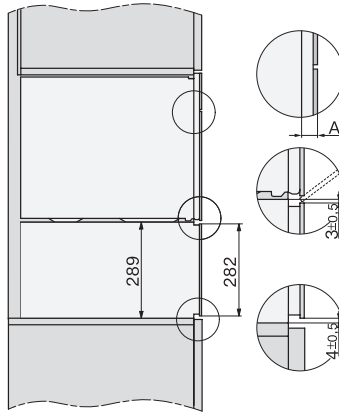

ESW 7020

29 cm high handleless Gourmet warming drawer
for preheating crockery, keeping food warm and low temperature cooking.

ESW7x20, DG7xxx, DGM7xxx installation drawings