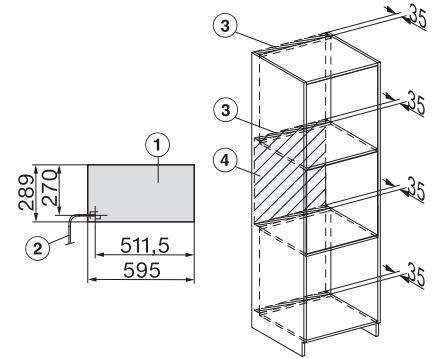

Accessories supplied	
Anti-slip mat	1
Rack for increased capacity	1

ESW 7020

29 cm high handleless Gourmet warming drawer
for preheating crockery, keeping food warm and low temperature cooking.

ESW7x20, DGC7x4xHCPro, DGC7x4xHCXPro installation drawings

ESW7x20, DG7xxx, DGM7xxx installation drawings

ESW7x20, DGM7x4x installation drawings

1) Front view, 2) Mains connection cable, L=2.000 mm, 3) Ventilation cut min. 180 cm², 4) No connection in this area

ESW7x20, DGC7x6xHCPro, DGC7x6xHCXPro installation drawings

ESW7020, ESW7120 - installation drawing - GB, AU

ESW7020, ESW7120 - installation drawing - Installation - GB, AU

1) Front view, 2) Mains connection cable, L=2,000 mm, 3) ventilation cut-out min. 180 cm², 4) no connection in this area