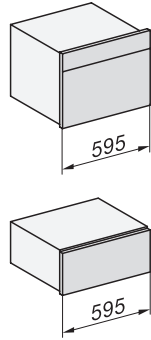

EAN: 4002516169475 / Material number: 11093300 / Old Material Number: 30702030GB

Construction type and design	
Gourmet warming drawer	•
VitroLine	•
ArtLine	•
Handleless	•
Colour	Graphite grey
Operating modes	
Cup warming	•
Plate warming	•
Keeping food warm	•
Low temperature cooking	•
User convenience	
Miele@home	•
Capacity	12 place settings
Push2open mechanism	•
Fully telescopic runners for easy loading and unloading of the warming drawer	•
Control panel with sensor controls	•
Control panel with symbols	•
Stop programming	•
Timer function	•
Sabbath programme	•
Efficiency and sustainability	
Power rating in off mode in W	0.5
Power rating in standby mode in W	1.0
Power rating in networked standby in W	2.0
Time until automatic switch to off mode in min	20
Time until automatic switch to standby in min	20
Time until automatic switch to networked standby in min	20
Cleaning convenience	
Flush control panel	•
Safety	
Cool front	•
Anti-slip mat	•
Safety switch-off	•
Technical data	
Temperatures min. in °C	40
Temperatures max. in °C	85
Appliance width in mm	595
Appliance height in mm	289
Appliance depth in mm	570
Useable interior height in mm	230
Total rated load in kW	0.70
Voltage in V	230
Frequency in Hz	50-60
Fuse rating in A	10
Number of phases	1
Mains cable with plug	•
Length of supply lead in m	2.0

ESW 7020

29 cm high handleless Gourmet warming drawer

for preheating crockery, keeping food warm and low temperature cooking.

EAN: 4002516169475 / Material number: 11093300 / Old Material Number: 30702030GB

Accessories supplied	
Anti-slip mat	1
Rack for increased capacity	1

ESW 7020

29 cm high handleless Gourmet warming drawer
for preheating crockery, keeping food warm and low temperature cooking.

ESW7x20, DGC7x4xHCPro, DGC7x4xHCXPro installation drawings

ESW7x20, DG7xxx, DGM7xxx installation drawings

ESW7x20, DGM7x4x installation drawings

1) Front view, 2) Mains connection cable, L=2.000 mm, 3) Ventilation cut min. 180 cm², 4) No connection in this area