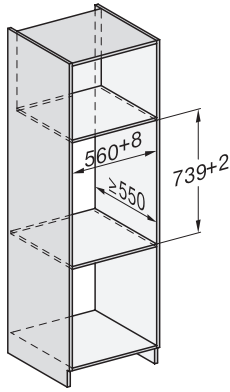

EAN: 4002516169475 / Material number: 11093300 / Old Material Number: 30702030GB

Construction type and design	
Gourmet warming drawer	•
VitroLine	•
ArtLine	•
Handleless	•
Colour	Graphite grey
Operating modes	
Cup warming	•
Plate warming	•
Keeping food warm	•
Low temperature cooking	•
User convenience	
Miele@home	•
Capacity	12 place settings
Push2open mechanism	•
Fully telescopic runners for easy loading and unloading of the warming drawer	•
Control panel with sensor controls	•
Control panel with symbols	•
Stop programming	•
Timer function	•
Sabbath programme	•
Efficiency and sustainability	
Power rating in off mode in W	0.5
Power rating in standby mode in W	1.0
Power rating in networked standby in W	2.0
Time until automatic switch to off mode in min	20
Time until automatic switch to standby in min	20
Time until automatic switch to networked standby in min	20
Cleaning convenience	
Flush control panel	•
Safety	
Cool front	•
Anti-slip mat	•
Safety switch-off	•
Technical data	
Temperatures min. in °C	40
Temperatures max. in °C	85
Appliance width in mm	595
Appliance height in mm	289
Appliance depth in mm	570
Useable interior height in mm	230
Total rated load in kW	0.70
Voltage in V	230
Frequency in Hz	50-60
Fuse rating in A	10
Number of phases	1
Mains cable with plug	•
Length of supply lead in m	2.0

ESW 7020

29 cm high handleless Gourmet warming drawer

for preheating crockery, keeping food warm and low temperature cooking.

EAN: 4002516169475 / Material number: 11093300 / Old Material Number: 30702030GB

Accessories supplied	
Anti-slip mat	1
Rack for increased capacity	1

ESW 7020

29 cm high handleless Gourmet warming drawer
for preheating crockery, keeping food warm and low temperature cooking.

ESW7x20, DGC7x4xHCPro, DGC7x4xHCXPro installation drawings

ESW7x20, DG7xxx, DGM7xxx installation drawings

ESW7x20, DGM7x4x installation drawings

1) Front view, 2) Mains connection cable, L=2.000 mm, 3) Ventilation cut min. 180 cm², 4) No connection in this area