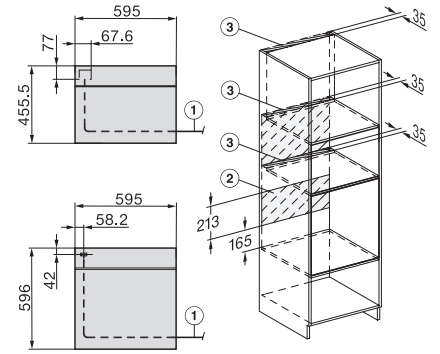

1) 400 mm, 2) 360 mm, 3) 47 mm, 4) 24 mm, 5) 32.5 mm

H226x-1B/BP/E/EP/IP, H2760B/BP, H28x0B/BP, H7x40BM/BMX, H7x6xB/BP/BPX, installation drawings

H2760B/BP, H28x0B/BP, H7x6xB/BP/BPX, installation drawings

22 mm – glass, 23,3 mm – metal

## H 7262 BP

Oven

with clear text display, food probe and pyrolytic cleaning

H2760B/BP, H28x0B/BP, H7x6xB/BP/BPX, installation drawings

22 mm – glass, 23.3 mm – metal

H2xxx-1 B/BP/E/I/IP, H7xxx B/BP/BM/BMX, installation drawings

22 mm – glass, 23,3 mm – metal

H2xxx-1 B/BP/E/I/IP, H7xxx B/BP/BM/BMX, installation drawings

22 mm – glass, 23,3 mm – metal