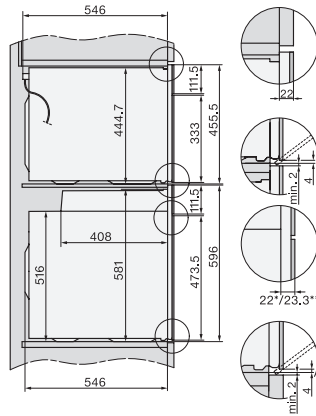

1) 400 mm, 2) 360 mm, 3) 47 mm, 4) 24 mm, 5) 32.5 mm

H226x-1B/BP/E/EP/IP, H2760B/BP, H28x0B/BP, H7x40BM/BMX, H7x6xB/BP/BPX, installation drawings

H2760B/BP, H28x0B/BP, H7x6xB/BP/BPX, installation drawings

22 mm – glass, 23,3 mm – metal

## H 7262 BP

Oven

with clear text display, food probe and pyrolytic cleaning

H2760B/BP, H28x0B/BP, H7x6xB/BP/BPX, installation drawings

22 mm – glass, 23.3 mm – metal

H2xxx-1 B/BP/E/I/IP, H7xxx B/BP/BM/BMX, installation drawings

22 mm – glass, 23,3 mm – metal

H2xxx-1 B/BP/E/I/IP, H7xxx B/BP/BM/BMX, installation drawings

22 mm – glass, 23,3 mm – metal