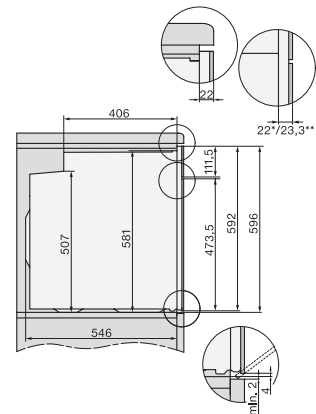

H2760B/BP, H28x0B/BP, H7x6xB/BP/BPX, DGC7351, DGC7151, installation drawings

22 mm – glass, 23,3 mm – metal

H2760B/BP, H28x0B/BP, H7x6xB/BP/BPX, installation drawings

22 mm – glass, 23,3 mm – metal

H226x-1B/BP/E/EP/IP, H2760B/BP, H28x0B/BP, H7x6xB/BP/BPX, installation drawings

H226x-1B/BP/E/EP/IP, H2x6xB/BP, H7x6xB/BP/BPX, installation drawings

If the oven is to be installed under a hob, follow the instructions for installing the hob and the height of the hob.

DG2840, DG7x40, DGC7x4x, DG7x6x, DGC7x6x, DGD7635, DGM7x4x, DO7, H28B/BP, H7x4xB/BM/BP, H7x6xB/BP, installation drawing

1) 400 mm, 2) 360 mm, 3) 47 mm, 4) 24 mm, 5) 32.5 mm

H226x-1B/BP/E/EP/IP, H2760B/BP, H28x0B/BP, H7x40BM/BMX, H7x6xB/BP/BPX, installation drawings

H2760B/BP, H28x0B/BP, H7x6xB/BP/BPX, installation drawings

22 mm – glass, 23,3 mm – metal

H2xxx-1 B/BP/E/I/IP, H7xxx B/BP/BM/BMX, installation drawings

22 mm – glass, 23,3 mm – metal