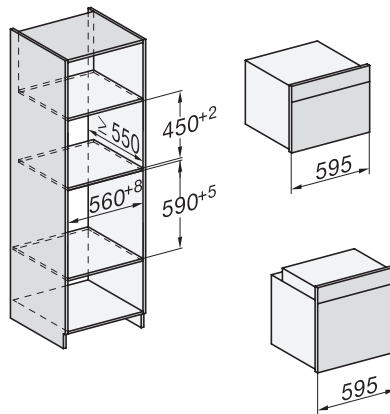

H226x-1B/BP/E/EP/IP, H2760B/BP, H28x0B/BP, H7x40BM/BMX, H7x6xB/BP/BPX, installation drawings