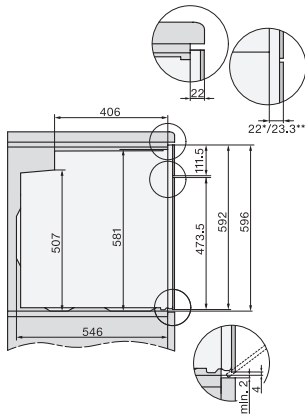

H 7262 BP

Oven

with clear text display, food probe and pyrolytic cleaning

H2760B/BP, H28x0B/BP, H7x6xB/BP/BPX, installation drawings

22 mm – glass, 23.3 mm – metal