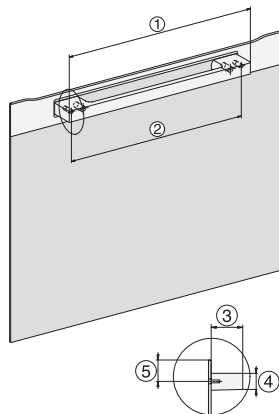

H226x-1B/BP/E/EP/IP, H2760B/BP, H28x0B/BP, H7x6xB/BP/BPX, installation drawings, GB, AUS

1) Netzanschlussleitung, L=1500 mm, 2) In diesem Bereich kein Anschluss, 3) Lüftungsausschnitt min. 150 cm<sup>2</sup>

H2760B/BP, H28x0B/BP, H7x6xB/BP/BPX, DGC7351, DGC7151, installation drawings

22 mm – glass, 23,3 mm – metal

H2760B/BP, H28x0B/BP, H7x6xB/BP/BPX, installation drawings

22 mm – glass, 23,3 mm – metal

H226x-1B/BP/E/EP/IP, H2760B/BP, H28x0B/BP, H7x6xB/BP/BPX, installation drawings

H226x-1B/BP/E/EP/IP, H2x6xB/BP, H7x6xB/BP/BPX, installation drawings

If the oven is to be installed under a hob, follow the instructions for installing the hob and the height of the hob.

DG2840, DG7x40, DGC7x4x, DG7x6x, DGC7x6x, DGD7635, DGM7x4x, DO7, H28B/BP, H7x4xB/BM/BP, H7x6xB/BP, installation drawing

22 mm – glass, 23,3 mm – metal

H2xxx-1 B/BP/E/I/IP, H7xxx B/BP/BM/BMX, installation drawings

22 mm – glass, 23,3 mm – metal