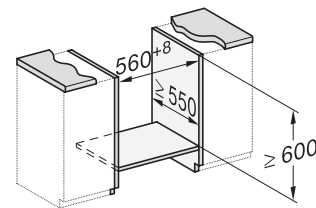

H226x-1B/BP/E/EP/IP, H2760B/BP, H28x0B/BP, H7x6xB/BP/BPX, installation drawings, GB, AUS

1) Netzanschlussleitung, L=1500 mm, 2) In diesem Bereich kein Anschluss, 3) Lüftungsausschnitt min. 150 cm<sup>2</sup>

H2760B/BP, H28x0B/BP, H7x6xB/BP/BPX, DGC7351, DGC7151, installation drawings

22 mm – glass, 23,3 mm – metal

H2760B/BP, H28x0B/BP, H7x6xB/BP/BPX, installation drawings

22 mm – glass, 23,3 mm – metal

H226x-1B/BP/E/EP/IP, H2760B/BP, H28x0B/BP, H7x6xB/BP/BPX, installation drawings

H226x-1B/BP/E/EP/IP, H2x6xB/BP, H7x6xB/BP/BPX, installation drawings

If the oven is to be installed under a hob, follow the instructions for installing the hob and the height of the hob.

DG2840, DG7x40, DGC7x4x, DG7x6x, DGC7x6x, DGD7635, DGM7x4x, DO7, H28B/BP, H7x4xB/BM/BP, H7x6xB/BP, installation drawing

1) 400 mm, 2) 360 mm, 3) 47 mm, 4) 24 mm, 5) 32.5 mm

H226x-1B/BP/E/EP/IP, H2760B/BP, H28x0B/BP, H7x40BM/BMX, H7x6xB/BP/BPX, installation drawings

H2760B/BP, H28x0B/BP, H7x6xB/BP/BPX, installation drawings