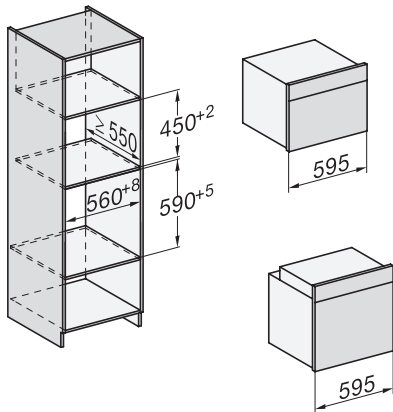

22 mm – glass, 23,3 mm – metal

22 mm – glass, 23,3 mm – metal

H226x-1B/BP/E/EP/I/IP, H2x6xB/BP, H7x6xB/BP/BPX, installation drawings

If the oven is to be installed under a hob, follow the instructions for installing the hob and the height of the hob.

H2x6x-1B/BP/E/EP/I/IP, H2850BP, H7x6xB/BP/BPX, H2x6xB, installation drawings, GB, AUS

1) Mains connection cable, L=2000 mm, 2) No connection in this area, 3) Lüftungsausschnitt min. 150 cm²

DG2840, DG7x40, DGC7x4x, DG7x6x, DGC7x6x, DGD7635, DGM7x4x, DO7, H28B/BP, H7x4xB/BM/BP, H7x6xB/BP, installation drawing

1) 400 mm, 2) 360 mm, 3) 47 mm, 4) 24 mm, 5) 32.5 mm

H226x-1B/BP/E/EP/I/IP, H2760B/BP, H28x0B/BP, H7x40BM/BMX, H7x6xB/BP/BPX, installation drawings

H2760B/BP, H28x0B/BP, H7x6xB/BP/BPX, installation drawings