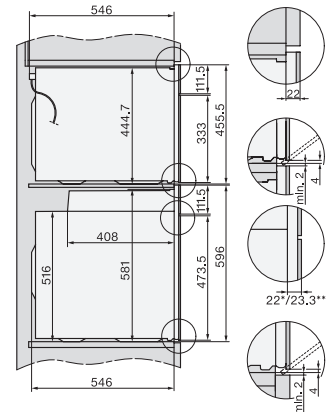

22 mm – glass, 23,3 mm – metal

22 mm – glass, 23,3 mm – metal

H226x-1B/BP/E/EP/I/IP, H2x6xB/BP, H7x6xB/BP/BPX, installation drawings

If the oven is to be installed under a hob, follow the instructions for installing the hob and the height of the hob.

H2x6x-1B/BP/E/EP/I/IP, H2850BP, H7x6xB/BP/BPX, H2x6xB, installation drawings, GB, AUS

1) Mains connection cable, L=2000 mm, 2) No connection in this area, 3) Lüftungsausschnitt min. 150 cm²

DG2840, DG7x40, DGC7x4x, DG7x6x, DGC7x6x, DGD7635, DGM7x4x, DO7, H28B/BP, H7x4xB/BM/BP, H7x6xB/BP, installation drawing

1) 400 mm, 2) 360 mm, 3) 47 mm, 4) 24 mm, 5) 32.5 mm

H226x-1B/BP/E/EP/I/IP, H2760B/BP, H28x0B/BP, H7x40BM/BMX, H7x6xB/BP/BPX, installation drawings

H2760B/BP, H28x0B/BP, H7x6xB/BP/BPX, installation drawings

22 mm – glass, 23,3 mm – metal

H2xxx-1 B/BP/E/I/IP, H7xxx B/BP/BM/BMX, installation drawings

22 mm – glass, 23,3 mm – metal

H 7260 BP

Oven

seamless design with clear text display and pyrolytic cleaning.

H2xxx-1 B/BP/E/I/IP, H7xxx B/BP/BM/BMX, installation drawings