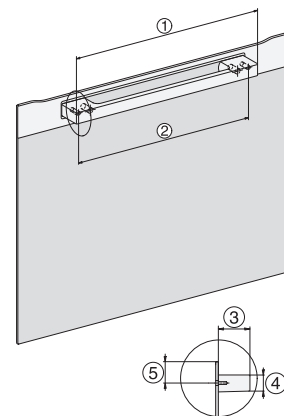

22 mm – glass, 23,3 mm – metal

22 mm – glass, 23,3 mm – metal

H226x-1B/BP/E/EP/I/IP, H2x6xB/BP, H7x6xB/BP/BPX, installation drawings

If the oven is to be installed under a hob, follow the instructions for installing the hob and the height of the hob.

H2x6x-1B/BP/E/EP/I/IP, H2850BP, H7x6xB/BP/BPX, H2x6xB, installation drawings, GB, AUS

1) Mains connection cable, L=2000 mm, 2) No connection in this area, 3) Lüftungsausschnitt min. 150 cm²

DG2840, DG7x40, DGC7x4x, DG7x6x, DGC7x6x, DGD7635, DGM7x4x, DO7, H28B/BP, H7x4xB/BM/BP, H7x6xB/BP, installation drawing

1) 400 mm, 2) 360 mm, 3) 47 mm, 4) 24 mm, 5) 32.5 mm

H226x-1B/BP/E/EP/I/IP, H2760B/BP, H28x0B/BP, H7x40BM/BMX, H7x6xB/BP/BPX, installation drawings

H2760B/BP, H28x0B/BP, H7x6xB/BP/BPX, installation drawings

22 mm – glass, 23,3 mm – metal