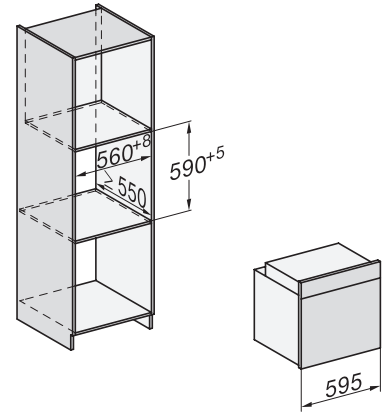

H 7260 BP

Oven

seamless design with clear text display and pyrolytic cleaning.

H226x-1B/BP/E/EP/I/IP, H2760B/BP, H28x0B/BP, H7x6xB/BP/BPX, installation drawings

22 mm – glass, 23,3 mm – metal

22 mm – glass, 23,3 mm – metal