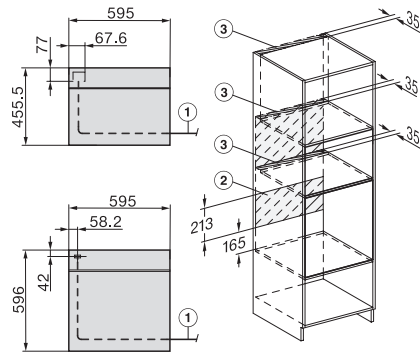

22 mm – glass, 23,3 mm – metal

22 mm – glass, 23,3 mm – metal

H226x-1B/BP/E/EP/I/IP, H2x6xB/BP, H7x6xB/BP/BPX, installation drawings

If the oven is to be installed under a hob, follow the instructions for installing the hob and the height of the hob.

1) 400 mm, 2) 360 mm, 3) 47 mm, 4) 24 mm, 5) 32.5 mm

H226x-1B/BP/E/EP/I/IP, H2760B/BP, H28x0B/BP, H7x40BM/BMX, H7x6xB/BP/BPX, installation drawings

H2760B/BP, H28x0B/BP, H7x6xB/BP/BPX, installation drawings

22 mm – glass, 23,3 mm – metal

H2xxx-1 B/BP/E/I/IP, H7xxx B/BP/BM/BMX, installation drawings

22 mm – glass, 23,3 mm – metal

H 7260 BP

Oven

seamless design with clear text display and pyrolytic cleaning.

H2xxx-1 B/BP/E/I/IP, H7xxx B/BP/BM/BMX, installation drawings

22 mm – glass, 23,3 mm – metal