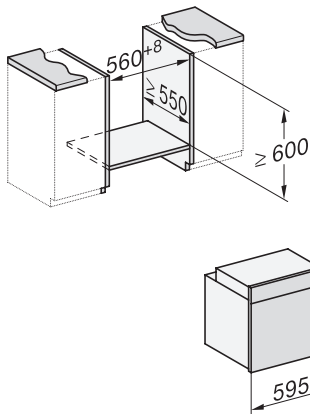

22 mm – glass, 23,3 mm – metal

22 mm – glass, 23,3 mm – metal

H226x-1B/BP/E/EP/I/IP, H2x6xB/BP, H7x6xB/BP/BPX, installation drawings

If the oven is to be installed under a hob, follow the instructions for installing the hob and the height of the hob.

H2x6x-1B/BP/E/EP/I/IP, H2850BP, H7x6xB/BP/BPX, H2x6xB, installation drawings, GB, AUS

1) Mains connection cable, L=2000 mm, 2) No connection in this area, 3) Lüftungsausschnitt min. 150 cm²

DG2840, DG7x40, DGC7x4x, DG7x6x, DGC7x6x, DGD7635, DGM7x4x, DO7, H28B/BP, H7x4xB/BM/BP, H7x6xB/BP, installation drawing

1) 400 mm, 2) 360 mm, 3) 47 mm, 4) 24 mm, 5) 32.5 mm

H226x-1B/BP/E/EP/I/IP, H2760B/BP, H28x0B/BP, H7x40BM/BMX, H7x6xB/BP/BPX, installation drawings

H2760B/BP, H28x0B/BP, H7x6xB/BP/BPX, installation drawings

22 mm – glass, 23,3 mm – metal