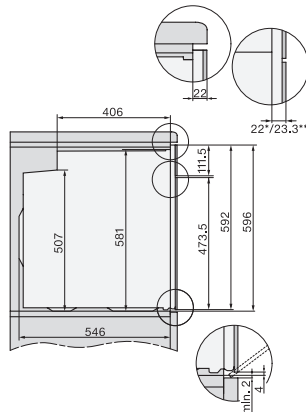

22 mm – glass, 23,3 mm – metal

22 mm – glass, 23,3 mm – metal

H226x-1B/BP/E/EP/I/IP, H2x6xB/BP, H7x6xB/BP/BPX, installation drawings

If the oven is to be installed under a hob, follow the instructions for installing the hob and the height of the hob.

H2x6x-1B/BP/E/EP/I/IP, H2850BP, H7x6xB/BP/BPX, H2x6xB, installation drawings, GB, AUS

1) Mains connection cable, L=2000 mm, 2) No connection in this area, 3) Lüftungsausschnitt min. 150 cm²

DG2840, DG7x40, DGC7x4x, DG7x6x, DGC7x6x, DGD7635, DGM7x4x, DO7, H28B/BP, H7x4xB/BM/BP, H7x6xB/BP, installation drawing

1) 400 mm, 2) 360 mm, 3) 47 mm, 4) 24 mm, 5) 32.5 mm

H226x-1B/BP/E/EP/I/IP, H2760B/BP, H28x0B/BP, H7x40BM/BMX, H7x6xB/BP/BPX, installation drawings

H2760B/BP, H28x0B/BP, H7x6xB/BP/BPX, installation drawings

22 mm – glass, 23,3 mm – metal

H2xxx-1 B/BP/E/I/IP, H7xxx B/BP/BM/BMX, installation drawings

22 mm – glass, 23,3 mm – metal

H 7260 BP

Oven

seamless design with clear text display and pyrolytic cleaning.

H2xxx-1 B/BP/E/I/IP, H7xxx B/BP/BM/BMX, installation drawings