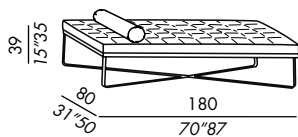

LOLYTA

2008

- pouf - day bed non sfoderabili
- basamento in metallo verniciato nero opaco
- cuscino in poliuretano con finitura trapuntata non sfoderabile
- rullo in piuma supportata per day bed

- ottomans - day bed with fixed cover
- base in metal black matt varnished
- cushion in polyurethane with fixed quilted cover
- bolster in reinforced feathers for day bed

- Hocker - Day Bed mit festem Bezug
- Gestell aus Metall schwarz matt lackiert
- Sitzkissen aus PU-Schäumen mit gestepptem Festbezug
- Rollen Polsterdaune für Day Bed

- pouf - day bed non déhoussables
- base en métal verni noir mate
- coussin en polyuréthane avec housse matelassée non déhoussable
- coussin rouleau en plumes renforcées pour day bed

- poufs - day bed con revestimiento fijo
- base en metal barnizado color negro
- cojín asiento en poliuretano, con funda acolchada y respunteada (fija)
- cojín rulo en pluma soportada para day bed

day bed