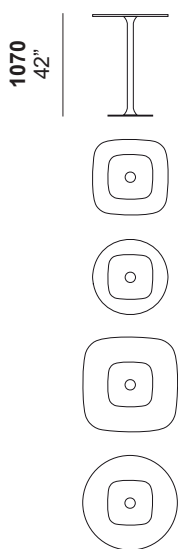

Technical informations

All measurements in
millimetres and inches

Design
Stefano Bigi