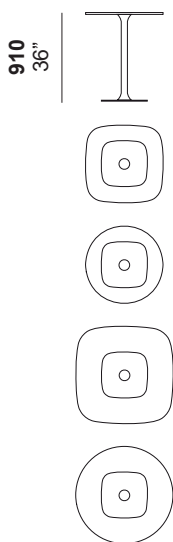

Technical informations

All measurements in
millimetres and inches

Design
Stefano Bigi