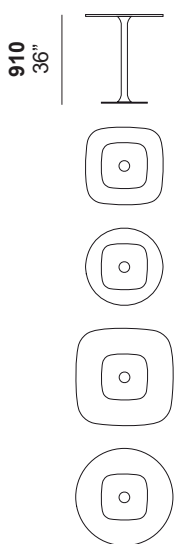

Info tecniche

All measurements in
millimetres and inches

Design
Stefano Bigi