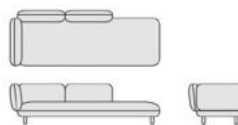

HOB1 kit due ganci metallici

In the compositions, the modules are joined together through the use of metal hooks.

HOB1 kit two metal hooks

HOBO CONTRACT SOFA

HOB40
cm. 190x85x73h
inch 74³/₄x33¹/₂x28³/₄h

divano a 2 posti - *two-seater sofa*

HOB50
cm. 270x85x73h
inch 106¹/₄x33¹/₂x28³/₄h

divano tre posti - *three-seater sofa*

HOB43
cm. 175x85x73h
inch 69"x33¹/₂x28³/₄h

chaise longue sinistra/destra - *left/right chaise longue*

HOB44
cm. 175x85x73h
inch 69"x33¹/₂x28³/₄h

HOB41
cm. 175x85x73h
inch 69"x33¹/₂x28³/₄h

terminale sinistro/destro due posti - *two-seater left/right end element*

HOB42
cm. 175x85x73h
inch 69"x33¹/₂x28³/₄h

HOB51
cm. 255x85x73h
inch 100¹/₂x33¹/₂x28³/₄h