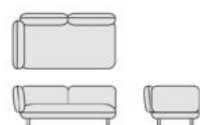

HOB1 kit due ganci metallici

In the compositions, the modules are joined together through the use of metal hooks.

HOB1 kit two metal hooks

HOBO CONTRACT SOFA

HOB40
cm. 190x85x73h
inch 74³/₄x33¹/₂x28³/₄h

divano a 2 posti - *two-seater sofa*

HOB50
cm. 270x85x73h
inch 106¹/₄x33¹/₂x28³/₄h

divano tre posti - *three-seater sofa*

HOB43
cm. 175x85x73h
inch 69"x33¹/₂x28³/₄h

chaise longue sinistra/destra - *left/right chaise longue*

HOB44
cm. 175x85x73h
inch 69"x33¹/₂x28³/₄h

HOB41
cm. 175x85x73h
inch 69"x33¹/₂x28³/₄h

terminale sinistro/destro due posti - *two-seater left/right end element*

HOB42
cm. 175x85x73h
inch 69"x33¹/₂x28³/₄h

HOB51
cm. 255x85x73h
inch 100¹/₂x33¹/₂x28³/₄h