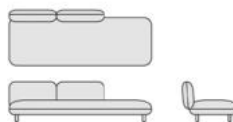

HOB41
cm. 175x85x73h
inch 69"x33¹/₂x28³/₄h

terminale sinistro/destro due posti - *two-seater left/right end element*

HOB42
cm. 175x85x73h
inch 69"x33¹/₂x28³/₄h

HOB51
cm. 255x85x73h
inch 100¹/₂x33¹/₂x28³/₄h

terminale sinistro/destro tre posti - *three-seater left/right end element*

HOB52
cm. 255x85x73h
inch 100¹/₂x33¹/₂x28³/₄h

HOB45
cm. 160x85x73h
inch 63"x33¹/₂x28³/₄h

panca due posti sinistra/destra - *two-seater left/right bench*

HOB46
cm. 160x85x73h
inch 63"x33¹/₂x28³/₄h

HOB53
cm. 240x85x73h
inch 94¹/₂x33¹/₂x28³/₄h

panca tre posti sinistra/destra - *three-seater left/right bench*

HOB54
cm. 240x85x73h
inch 94¹/₂x33¹/₂x28³/₄h

HOBP4
cm. 160x70x42h
inch 63¹/₂x27¹/₂x16¹/₂h