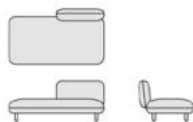

HOB41
cm. 175x85x73h
inch 69"x33¹/₂x28³/₄h

terminale sinistro/destro due posti - *two-seater left/right end element*

HOB42
cm. 175x85x73h
inch 69"x33¹/₂x28³/₄h

HOB51
cm. 255x85x73h
inch 100¹/₂x33¹/₂x28³/₄h

terminale sinistro/destro tre posti - *three-seater left/right end element*

HOB52
cm. 255x85x73h
inch 100¹/₂x33¹/₂x28³/₄h

HOB45
cm. 160x85x73h
inch 63"x33¹/₂x28³/₄h

panca due posti sinistra/destra - *two-seater left/right bench*

HOB46
cm. 160x85x73h
inch 63"x33¹/₂x28³/₄h

HOB53
cm. 240x85x73h
inch 94¹/₂x33¹/₂x28³/₄h

panca tre posti sinistra/destra - *three-seater left/right bench*

HOB54
cm. 240x85x73h
inch 94¹/₂x33¹/₂x28³/₄h

HOBP4
cm. 160x70x42h
inch 63¹/₂x27¹/₂x16¹/₂h