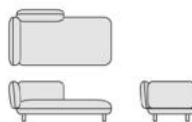

HOB1 kit due ganci metallici

In the compositions, the modules are joined together through the use of metal hooks.

HOB1 kit two metal hooks

HOBO CONTRACT SOFA

HOB40
cm. 190x85x73h
inch 74³/₄x33¹/₂x28³/₄h

divano a 2 posti - *two-seater sofa*

HOB50
cm. 270x85x73h
inch 106¹/₄x33¹/₂x28³/₄h

divano tre posti - *three-seater sofa*

HOB43
cm. 175x85x73h
inch 69"x33¹/₂x28³/₄h

chaise longue sinistra/destra - *left/right chaise longue*

HOB44
cm. 175x85x73h
inch 69"x33¹/₂x28³/₄h